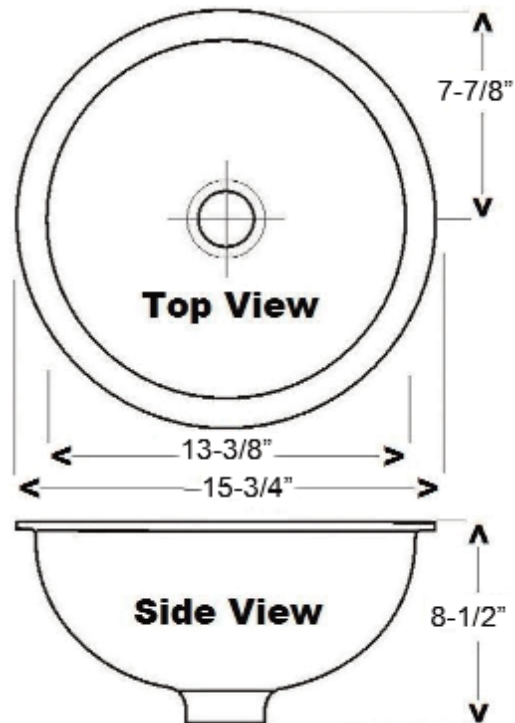

# EMMA WASH BASIN

Cat. No.  
4-520

Basin diameter: 15 3/4"  
Height: 8 1/2"  
Above Counter Height: 1/2"  
Flange: 1 1/2"

## Features:

- ▶ Made of vitreous china
- ▶ Fully glazed on the outside
- ▶ Can be Used as a Drop-In or Undercounter
- ▶ No Overflow
- ▶ Mounting Clips Needed if used as Undercounter. Order Separately, \$8.50.

## Colors:

WH White

Meets or exceeds the following specifications: ASME A112.19.2 2008 and CSA B45.1-08 for ceramic plumbing fixtures.

## Interior Dimensions:

Basin Interior: 13 3/8" diameter  
Basin Depth: 6 1/2"

Dimensions of fixture are nominal and may vary within the range of tolerances established by ASME Standard A112.19.2. Dimensions and specifications subject to change without notice.