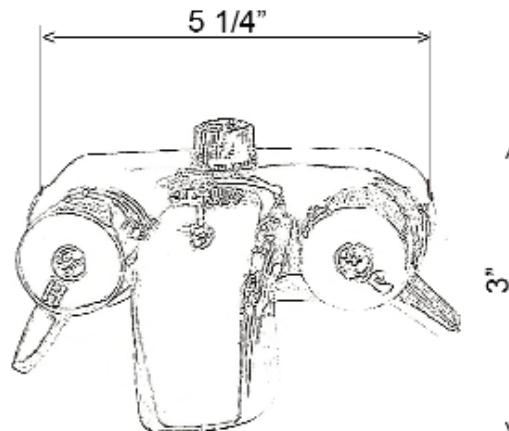

TUB CONVERTO SHOWER SPOUT WITH HANDLES

Cat. No.

195-S

Features:

- ▶ Compression fittings
- ▶ 3 3/8" centers
- ▶ Quarter turn
- ▶ F 3/8" outlet connection for riser
- ▶ 3/4" nipples for water inlet
- ▶ Flow rate is 4 GPM
- ▶ Polished Chrome has metal handles
- ▶ Polished Brass has white plastic handles

Finishes:

CP Polished Chrome

PB Polished Brass

L: 3"
W: 5 1/4"
Depth: 4"

Depth with Nipples: 5 1/2"
Spout Opening: 1 1/4"

Dimensions are nominal and may vary. Dimensions and specifications subject to change without notice.