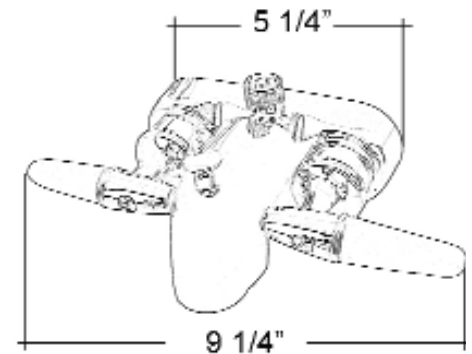

TUB CONVERTO SHOWER SPOUT WITH HANDLES

Cat. No.

195-S

Features:

- ▶ Compression fittings
- ▶ 3 3/8" centers
- ▶ Quarter turn
- ▶ F 3/8" outlet connection for riser
- ▶ 3/4" nipples for water inlet
- ▶ Flow rate is 4 GPM
- ▶ Polished Chrome has metal handles
- ▶ Polished Brass has white plastic handles

Finishes:

CP Polished Chrome

PB Polished Brass

L: 3"
W: 5 1/4"
Depth: 4"

Depth with Nipples: 5 1/2"
Spout Opening: 1 1/4"

Dimensions are nominal and may vary. Dimensions and specifications subject to change without notice.