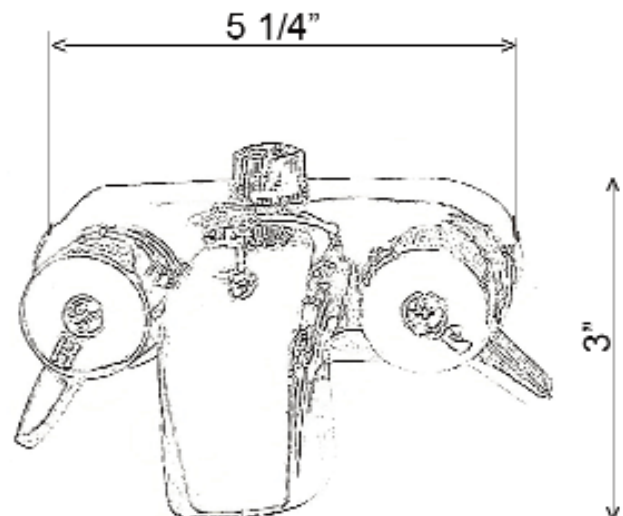

# TUB CONVERTO SHOWER SPOUT WITH HANDLES

Cat. No.  
205-S

L: 9 1/4"  
(With Handles Out)

W: 5 1/4"

## Features:

- ▶ 1/4 turn
- ▶ M1/2" outlet connection for riser
- ▶ 3-3/8" centers
- ▶ Metal lever handles
- ▶ 3/4" nipples for water inlet
- ▶ Flow rate is 4 GPM

## Finishes:

CP Polished Chrome

Dimensions are nominal and may vary. Dimensions and specifications subject to change without notice.