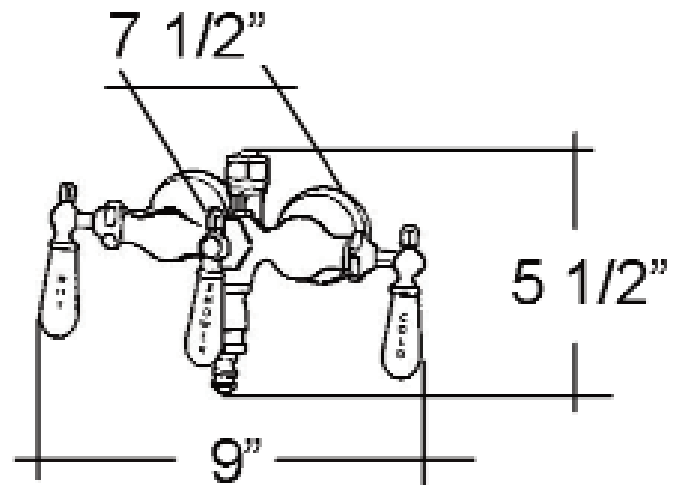

# TUB DIVERTER BATHCOCK

Cat. No.  
4073

L: 5 1/2"  
W: 9"  
D: 7 1/2"

## Features:

- ▶ Old Style Spigot
- ▶ 1/4 Turn Ceramic Disc Cartridges
- ▶ Flow Rate is 3.34 GPM
- ▶ 3 3/8" Centers
- ▶ F 3/8" Riser Connection
- ▶ 3/4" Nipples
- ▶ Acrylic Tub Use Only
- ▶ Riser Cap Not Available

## Finishes:

CP Polished Chrome  
BP Polished Brass

Dimensions are nominal and may vary. Dimensions and specifications subject to change without notice.