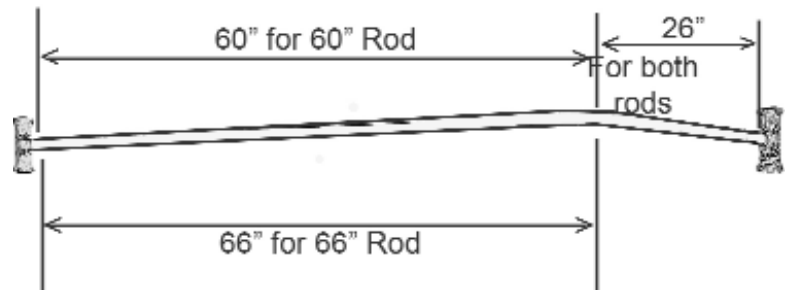

CORNER SHOWER ROD

Cat. No.
4121

L: 60" or 66"

D: 26" on all rods

Features:

- ▶ 1" Solid Brass Tubing
- ▶ Includes Rectangular Flanges: Part #300
- ▶ 60" Rod Only Available in Polished Chrome
- ▶ 66" Rod Available In 5 Finishes
- ▶ Available In Two Sizes: 60", and 66"
(#4121-60, #4121-66)
- ▶ All Rods Come As Two Pieces
- ▶ Rods Are Adjustable By Cutting Ends
- ▶ Ceiling Supports Available: Part #340

Finishes:

CP Polished Chrome
BP Polished Brass
PN Polished Nickel

PN Polished Nickel
ORB Oil Rubbed Bronze

Dimensions are nominal and may vary. Dimensions and specifications subject to change without notice.