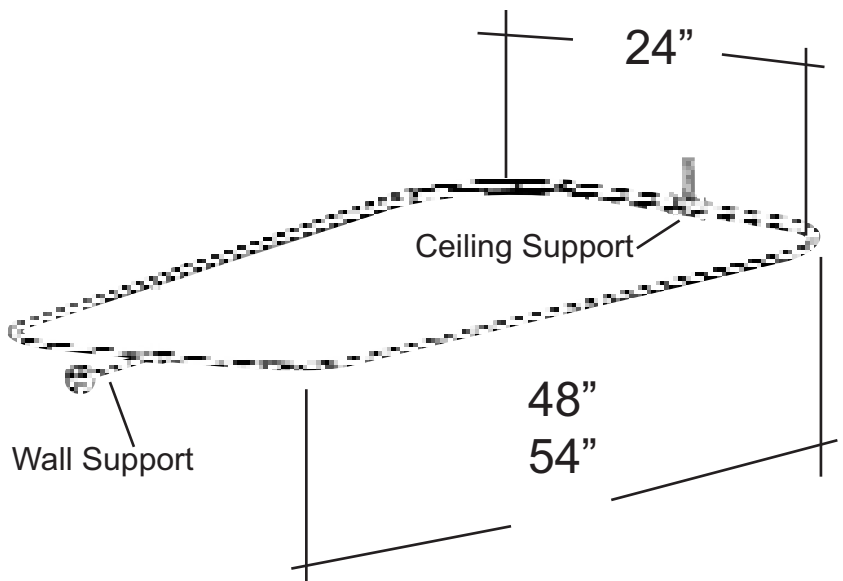

# RECTANGULAR SHOWER ROD

Cat. No.  
4150

L: 48"      D: 24"  
L: 54"      D: 24"

## Features:

- ▶ 3/4" Solid Brass Tubing
- ▶ Includes 30" Ceiling Support Assembly
- ▶ Includes 10" Wall Support Assembly
- ▶ 5/8" OD Supports are Adjustable by Cutting
- ▶ Available In 5 Finishes
- ▶ Available In 2 Sizes: 48", and 54"  
(#4150-48, #4150-54)
- ▶ All Rods Come As Four Pieces

## Finishes:

**CP** Polished Chrome  
**BP** Polished Brass  
**PB** Polished Nickel

**SN** Brushed Nickel  
**ORB** Oil Rubbed Bronze

**Wall Support  
Assembly**

**Ceiling Support  
Assembly**

Dimensions are nominal and may vary. Dimensions and specifications subject to change without notice.