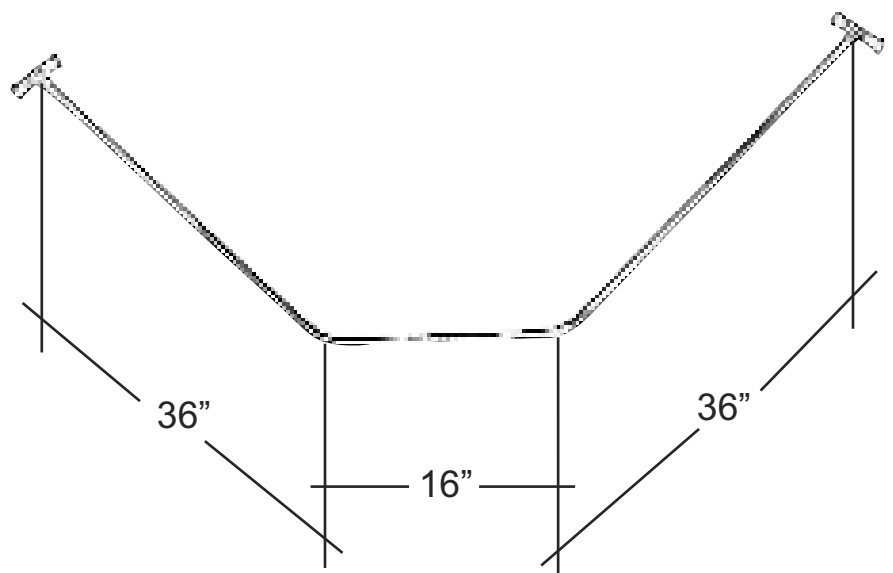

NEO ANGLE SHOWER ROD

Cat. No.
4156

36" X 16" X 36"

Features:

- ▶ 1" Solid Brass Tubing
- ▶ Includes Rectangular Flanges: Part #300
- ▶ Rods Are Two Pieces
- ▶ Rods Are Adjustable By Cutting Ends
- ▶ Available In 2 Finishes
- ▶ Ceiling Supports Available: Part #340

Finishes:

- CP Polished Chrome
- BP Polished Brass

Rectangular Flange

Dimensions are nominal and may vary. Dimensions and specifications subject to change without notice.