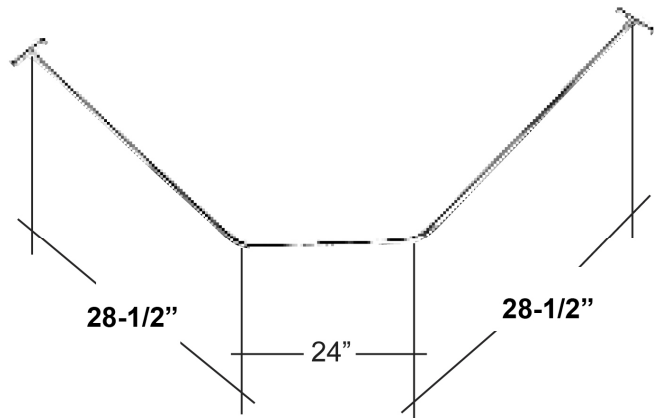

NEO ANGLE SHOWER ROD

Cat. No.
4157

28-1/2" X 24" X 28-1/2"

Rectangular Flange

Features:

- ▶ 1" Solid Brass Tubing
- ▶ Includes Rectangular Flanges: Part #300
- ▶ Rods Are Two Pieces
- ▶ Rods Are Adjustable By Cutting Ends
- ▶ Available In 2 Finishes
- ▶ Ceiling Supports Available: Part #340

Finishes:

- CP** Polished Chrome
- BP** Polished Brass

Dimensions are nominal and may vary. Dimensions and specifications subject to change without notice.