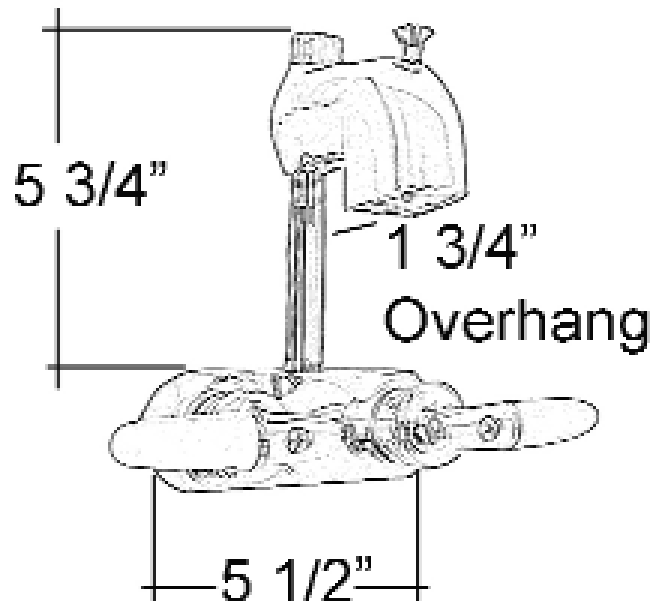

# CODE RECTANGULAR SHOWER UNIT

Cat. No.  
4191

## Features:

- ▶ 1" Solid Brass Tubing
- ▶ "D" Shower Rod
- ▶ Washerless Diverter Bathcock
- ▶ 3 3/8" Centers for Tub Wall Mount Installation
- ▶ 1/4 Turn Compression Stems
- ▶ Flow Rate is 4 GPM
- ▶ Double Eye Loop Connector: Part #336
- ▶ Rectangular Flanges: Part #300
- ▶ Plastic Shower Head
- ▶ Available In 3 Sizes 48", 54", and 60"  
(#4191-48, #4191-54, #4191-60)

## Finishes:

CP Polished Chrome  
BP Polished Brass

L: 48"	D: 26"
L: 54"	D: 26"
L: 60"	D: 26"

Riser Height: 56"  
Code Spout: 4" Above Handles

Dimensions are nominal and may vary. Dimensions and specifications subject to change without notice.