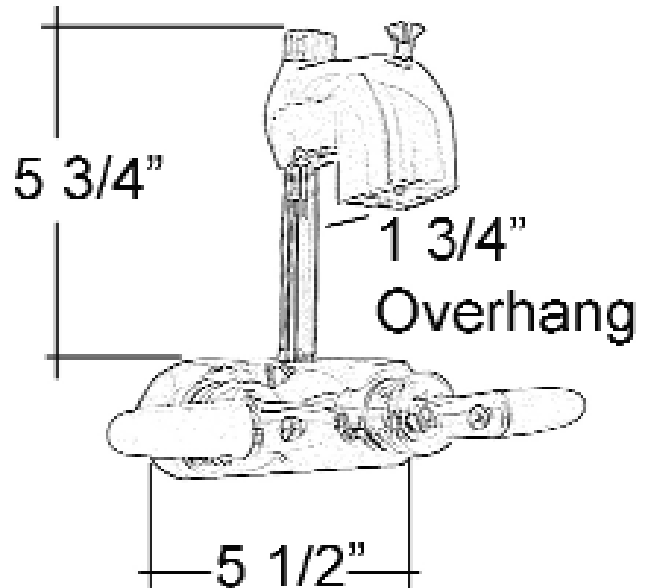

CODE RECTANGULAR SHOWER UNIT

Cat. No.
4198

Shower Rod:

L: 48"	D: 24"
L: 54"	D: 24"

Riser Height:	56"
Wall Support:	10"
Ceiling Support:	30"
Spout Over-hang:	1 3/4"
Faucet Body Width:	5 1/2"

Features:

- ▶ Rectangular Shower Rod is 3/4" Solid Brass Tubing
- ▶ Washerless Diverter Bathcock
- ▶ 3 3/8" Centers for Tub Wall Mount Installation
- ▶ 1/4 Turn Compression Stems
- ▶ Flow Rate is 4 GPM
- ▶ Includes Ceiling and Wall Support Assemblies
- ▶ Supports Adjustable by Cutting
- ▶ Code Spout is 4" above handles
- ▶ Plastic Shower Head
- ▶ Available In 2 Finishes
- ▶ Available In 2 Sizes 48", and 54"
(#4198-48, #4198-54)

Finishes:

CP Polished Chrome
BP Polished Brass

Dimensions are nominal and may vary. Dimensions and specifications subject to change without notice.