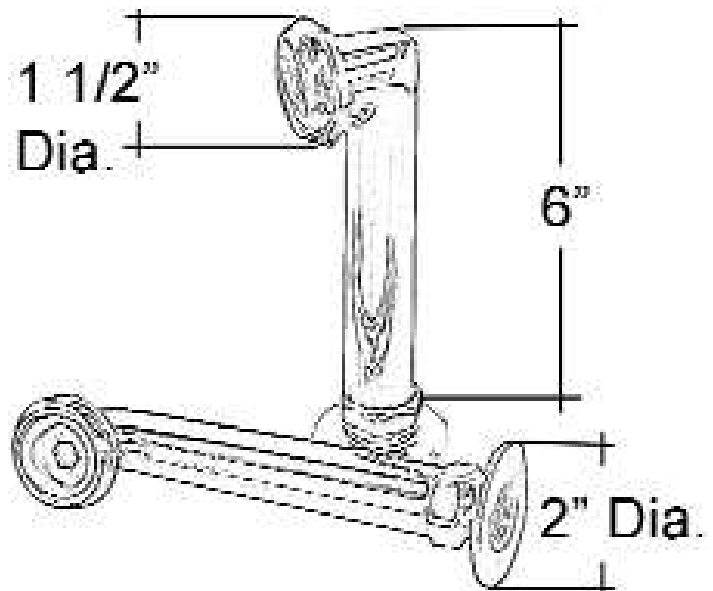

## Finishes:

- CP** Polished Chrome
- BP** Polished Brass
- SN** Brushed Nickel
- PN** Polished Nickel
- ORB** Oil Rubbed Bronze

L: 6"

Thread Diameter: 3/4"

Dimensions are nominal and may vary. Dimensions and specifications subject to change without notice.