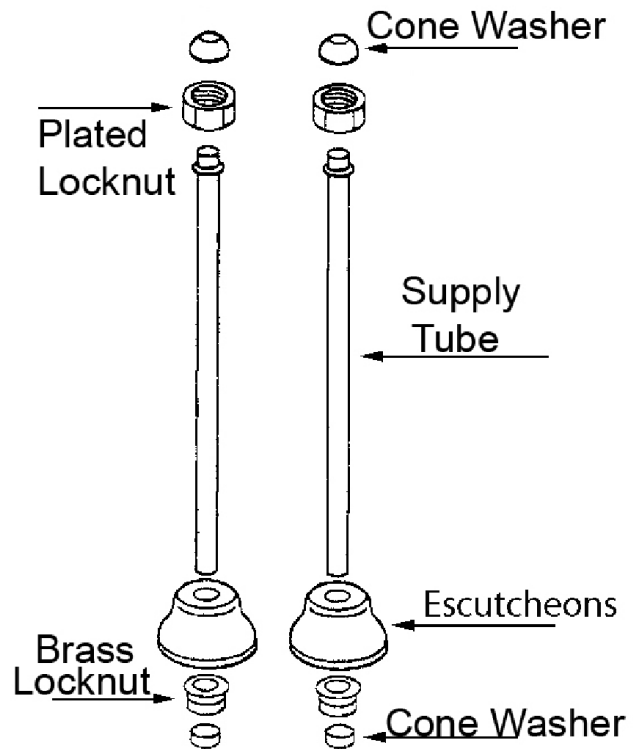

STRAIGHT BATH SUPPLIES

Cat.No.

5577

H: 24"

OD: 1/2"

Features:

- ▶ For use with faucets mounted to the tub deck
- ▶ No stops
- ▶ 1/2" Compression inlet
- ▶ 3/4" Compression outlet
- ▶ Bottom flange 2 1/2" diameter
- ▶ Available in 5 Finishes

Finishes:

- CP** Polished Chrome
- BP** Polished Brass
- PN** Polished Nickel
- SN** Brushed Nickel
- ORB** Oil Rubbed Bronze

Dimensions and specifications subject to change without notice.