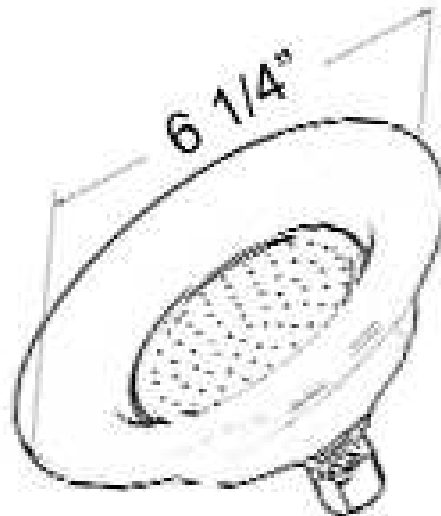

SUNFLOWER SHOWER HEAD

Cat.No.
5590

Diameter: 6 1/4"

Features:

- ▶ Made of Solid Brass
- ▶ Porcelain Outside
- ▶ Available in 5 Finishes
- ▶ Flow Rate is 2.44 GPM

Finishes:

- CP** Polished Chrome
- BP** Polished Brass
- PN** Polished Nickel
- SN** Brushed Nickel
- ORB** Oil Rubbed Bronze

Dimensions and specifications are subject to change without notice.