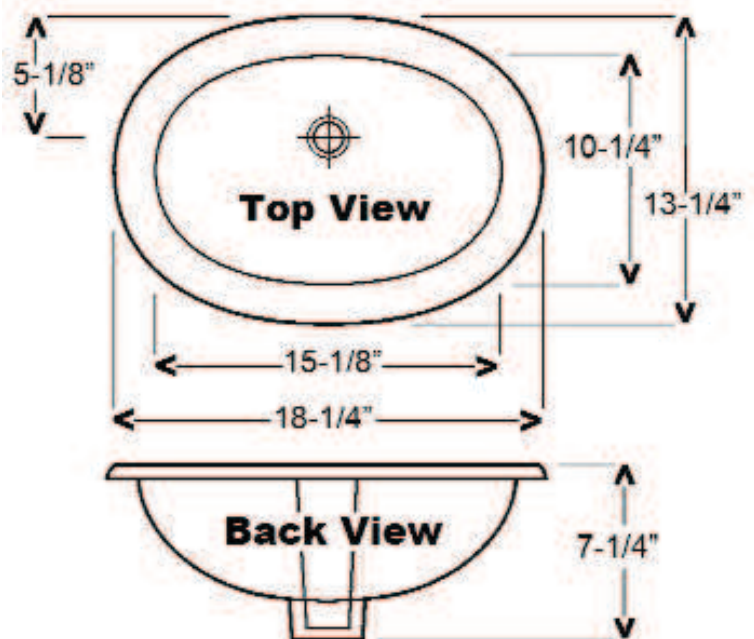

## Colors:

WH White

Meets or exceeds the following specifications: ASME A112.19.2 2008 and CSA B45.1-08 for ceramic plumbing fixtures.

W: 18 1/4"  
D: 13 1/4"  
H: 7 1/4"  
Flange: 2 7/8" x 1 3/4" deep

## Interior Dimensions:

Basin Interior: 15 1/8" x 10 1/4"  
Basin Depth: 5 1/2"

Dimensions of fixture are nominal and may vary within the range of tolerances established by ASME Standard A112.19.2. Dimensions and specifications subject to change without notice.