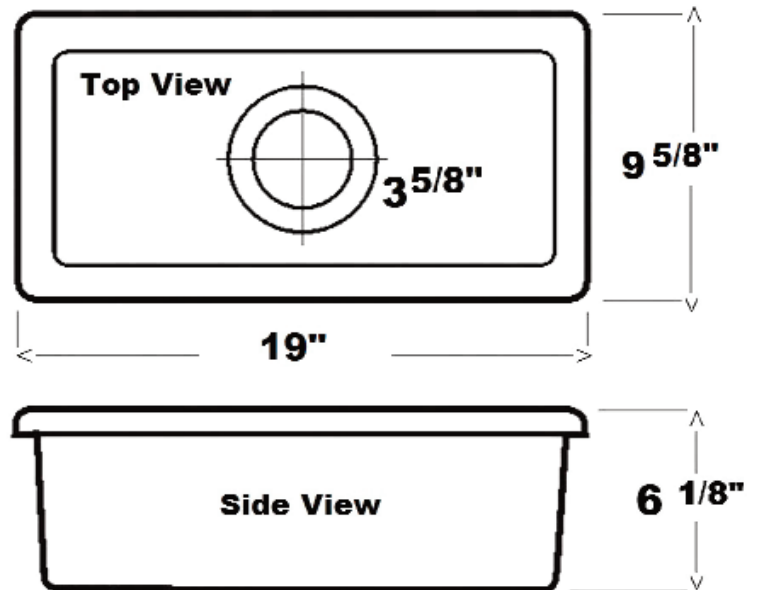

JULIE NARROW KITCHEN SINK

Cat. No.
KS23

Top: 9 5/8"W x 19"D
Base: 8"W x 17 1/4"D
Height: 6 1/8"

Features:

- ▶ Made of Fine Fire Clay for Durability
- ▶ Can be used with Garbage Disposals
- ▶ Flange Extension NOT needed
- ▶ Only for Undercounter Installation

Colors:

WH White

Compliance Certification

- Meets or exceeds the following specifications: ASME 112.19.9M for Fire Clay fixtures.

Interior Dimensions:

Top: 6 7/8"W x 16 1/8"D
Base: 6 5/8"W x 15 5/8"D
Basin Depth: 5 1/4"

Dimensions of fixture are nominal and may vary within the range of tolerances established by ANSI Standard A112.19.9. Dimensions and specifications subject to change without notice.