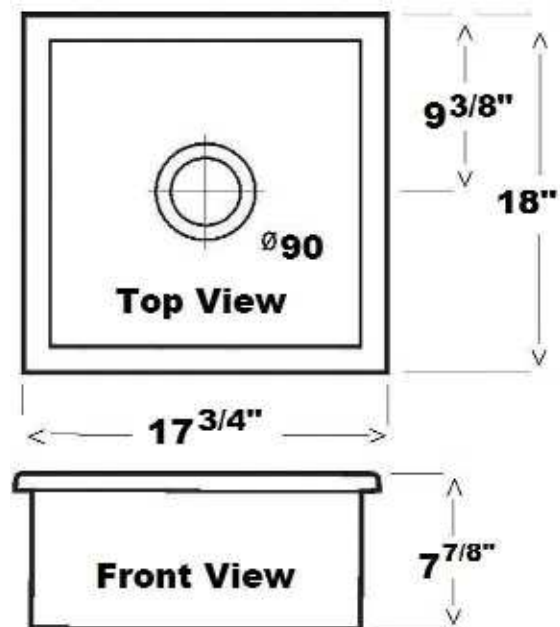

SILVIA KITCHEN SINK

Cat. No.
KS33

W: 17 3/4"
D: 18"
H: 7 7/8"

Features:

- ▶ Made of Fine Fire Clay for Durability
- ▶ Can Be Used with Garbage Disposals
- ▶ Only for Under Counter Installation
- ▶ Flange Extension NOT Required

Colors:

WH White

Compliance Certification
Meets or exceeds the following specifications: ASME 112.19.9M for Fire Clay fixtures.

Interior Dimensions:

Basin Interior: 15 1/4"W x 16 1/8"D
Basin Depth: 6 3/4"

Dimensions of fixture are nominal and may vary within the range of tolerances established by ANSI Standard A112.19.9. Dimensions and specifications subject to change without notice.