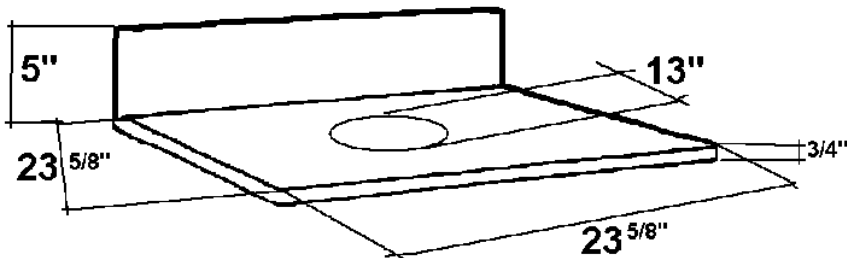

Finishes:

- **BW** Blond Wood
- **LW** Light Wood

Dimensions and specifications subject to change without notice.