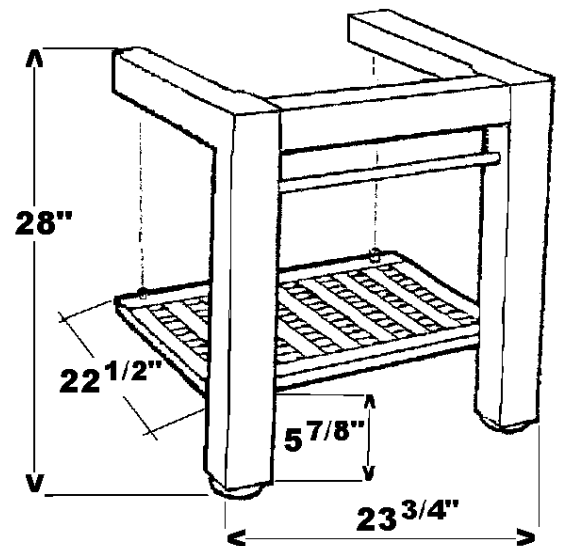

Finishes:

- **BW** Blond Wood
- **LW** Light Wood

Dimensions and specifications subject to change without notice.