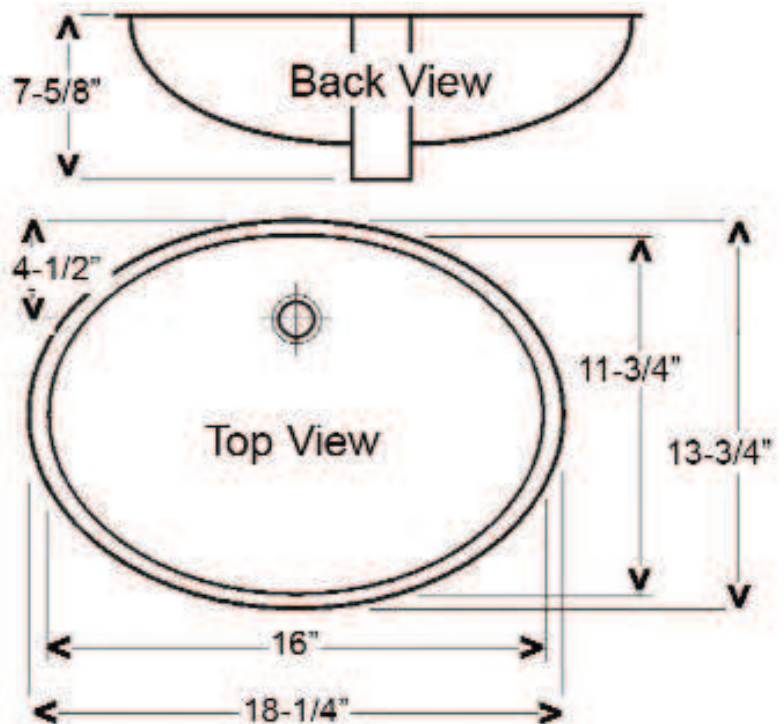

ROSA 460 WASH BASIN

Cat. No.
4-734

W: 18 1/4"
D: 13 3/4"
H: 7 5/8"
Flange: 2 5/8" x 1 5/8" deep

Interior Dimensions:

Basin Interior: 16" x 11 3/4"
Basin Depth: 6"

Features:

- ▶ Made of Vitreous China
- ▶ Oval Shape
- ▶ Overflow
- ▶ Undercounter
- ▶ Mounting Clips Needed - Order Separately \$8.50

Colors:

WH White
BQ Bisque

Meets or exceeds the following specifications: ASME A112.19.2 2008 and CSA B45.1-08 for ceramic plumbing fixtures.

Dimensions of fixture are nominal and may vary within the range of tolerances established by ANSI Standard A112.19.2. Dimensions and specifications subject to change without notice.