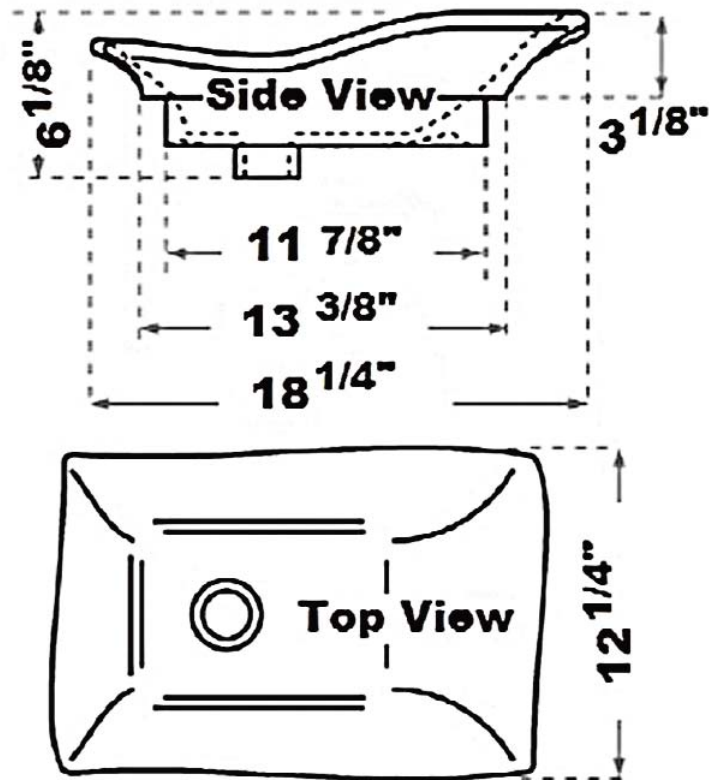

CARUSSO WAVE BASIN

Cat. No.
E240

Basin Top: 12 1/4" x 18 1/4"
Base: 7 1/2" x 13 3/8"
Flange: 2 1/2" round x 1" deep
Height: 6 1/8"

Above Counter Height: 3 1/8"

***Please do NOT drill hole without
template or actual product.**

Interior Dimensions:

Basin Interior: 14 1/2" x 10"
Basin Depth: 5 3/4"

Features:

- ▶ Made of Vitreous China
- ▶ Drops into Counter
- ▶ Stylish Design

Colors:

WH White

Meets or exceeds the following specifications: ASME A112.19.2 2008 and CSA B45.1-08 for ceramic plumbing fixtures..

Dimensions of fixture are nominal and may vary within the range of tolerances established by ANSI Standard A112.19.2-2008. Dimensions and specifications subject to change without notice.