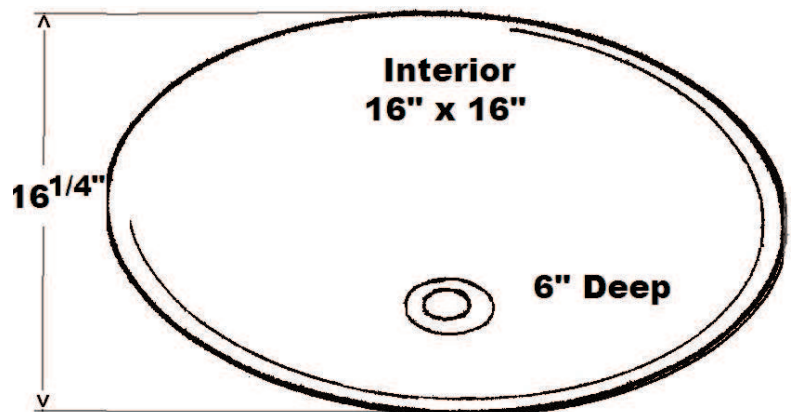

# VERDI BASIN

Cat. No.  
E241

Basin Diameter: 16 1/4"  
Base Diameter: 10"  
Flange: 2 1/2" round

Above Counter Height: 4 1/8"

Basin bottom

**\*Please do NOT drill hole without  
template or actual product.**

### Interior Dimensions:

Basin Interior: 16" diameter  
Basin Depth: 6"

### Features:

- ▶ Made of Vitreous China
- ▶ Drops into Counter
- ▶ Hole in counter between 8" and 9 1/2".  
Please wait for template or product to cut hole.
- ▶ No Overflow

### Colors:

WH White

Meets or exceeds the following specifications: ASME A112.19.2 2008 and CSA B45.1-08 for ceramic plumbing fixtures.

Dimensions of fixture are nominal and may vary within the range of tolerances established by ANSI Standard A112.19.2-2008. Dimensions and specifications subject to change without notice.