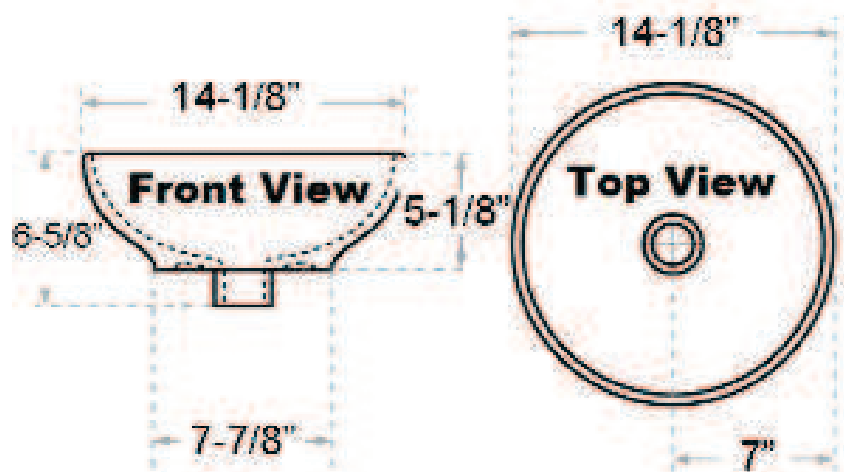

VIVALDI BASIN

Cat. No.
E242

Basin Diameter: 14 1/8"
Base Diameter: 7 7/8"
Height: 6 5/8"
Flange: 1 1/2"

Above Counter Height: 5 1/8"

***Please do NOT drill hole without
template or actual product.**

Interior Dimensions:

Basin Interior: 13" diameter
Basin Depth: 4 3/4"

Features:

- ▶ Made of Vitreous China
- ▶ Above Counter
- ▶ Contemporary Design
- ▶ Can be Used with SVPT and SBFF Porcelain Tops
- ▶ No Overflow

Colors:

WH White

Meets or exceeds the following specifications: ASME A112.19.2:2008 and CSA B45.1-08 for ceramic plumbing fixtures..

Dimensions of fixture are nominal and may vary within the range of tolerances established by ANSI Standard A112.19.2-2008. Dimensions and specifications subject to change without notice.