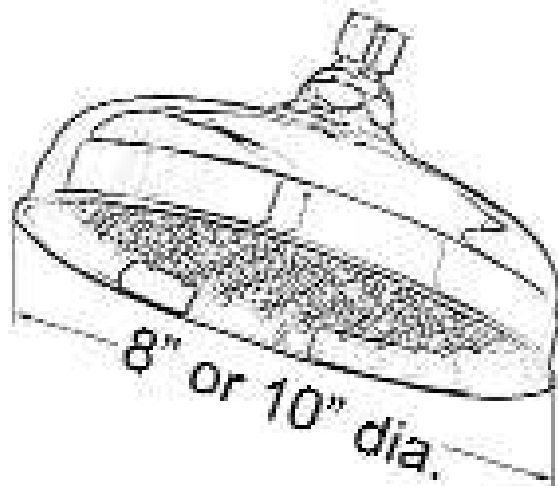

Dimensions and specifications subject of change without notice.