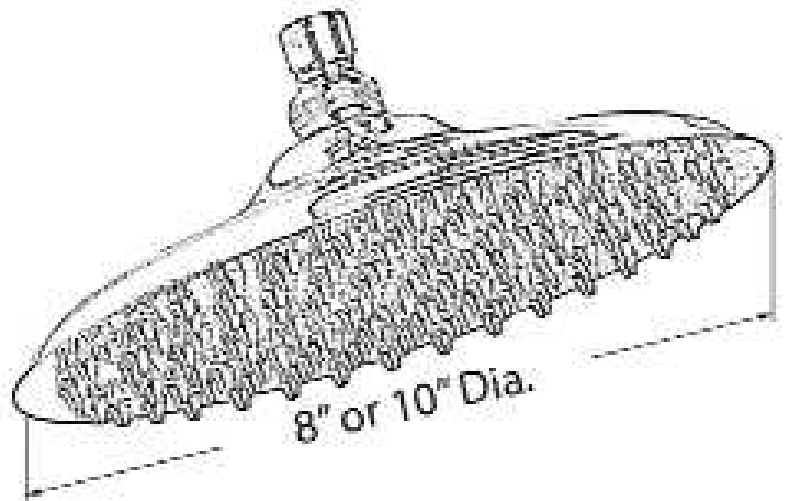

Dimensions and specifications subject to change without notice.