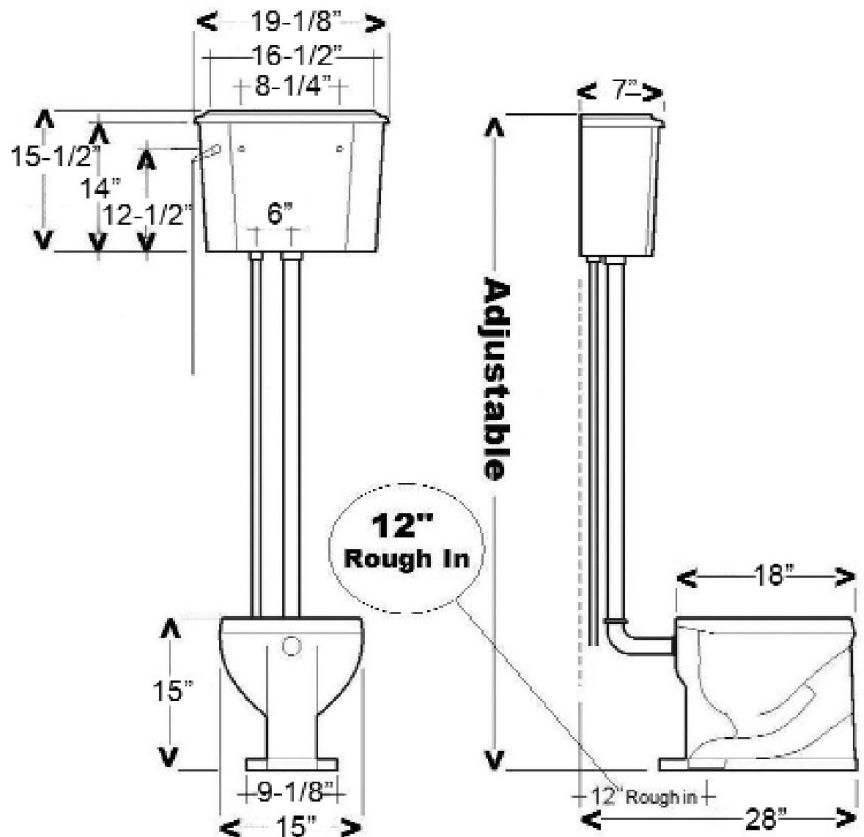

# VICTORIA HIGH TANK TOILET

Cat. No.  
2-413

Seat NOT included

W: 19 1/8"  
D: 28"  
H: 60"- 72" from back of spud bowl  
to bottom of tank (Adjustable)

Bowl height: 15"  
Footprint: 9 1/8" x 19 1/2"

## Features:

- ▶ Bowl and tank made of white vitreous china
- ▶ Round front
- ▶ 1.6 GPF
- ▶ Wash down flush
- ▶ Glazed trapway
- ▶ Trim kit available in 5 finishes
- ▶ Flushed valve size 2"
- ▶ Outlet is 1 1/2"
- ▶ IAPMO certified

## Trim Finishes:

**BP** Polished Brass    **SN** Brushed Nickel  
**CP** Polished Chrome    **PN** Polished Nickel  
**ORB** Oil-Rubbed Bronze

**Compliance Certification**  
Meets or exceeds the following specifications: ASME A112.19.2 2013 and CSA B45.1-13 for ceramic plumbing fixtures.

Dimensions of fixture are nominal and may vary within the range of tolerances established by ASME Standard A112.19.2-2013. Dimensions and specifications subject to change without notice.