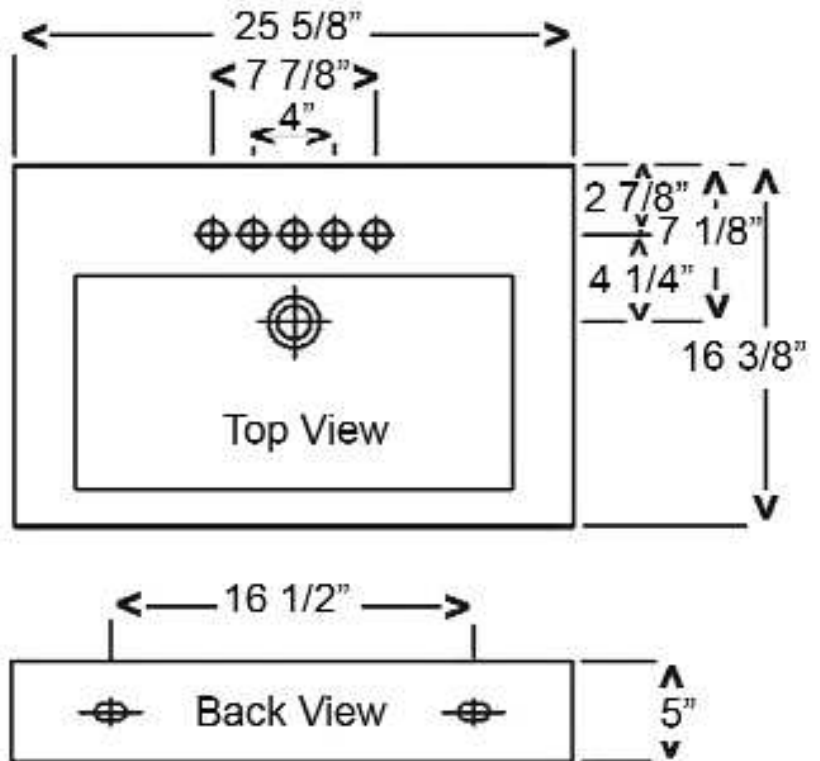

SONJA BASIN

Cat. No.
4-57X

W: 25 5/8"
D: 16 3/8"
Above Counter Height: 5"
Flange: Flush w/ basin

Features:

- ▶ Made of Fine Fire Clay for Durability
- ▶ Chip and stain resistant
- ▶ Back is not Glazed
- ▶ Available with 1, 2 or 3 Holes
- ▶ Overflow in front

Colors:

WH White

Meets or exceeds the following specifications: ASME 112.19.9M (and 19.6M) for fine Fire Clay fixtures.

***Please do NOT drill hole without template or actual product.**

Interior Dimensions:

Basin Interior: 20" x 10"
Basin Depth: 2 3/4"
Deck Size: 5"
Spout hole: 1 3/8" for 8" & 1-hole, 1 1/8" for 4"

Dimensions of fixture are nominal and may vary within the range of tolerances established by ANSI Standard A112.19.2. Dimensions and specifications subject to change without notice.