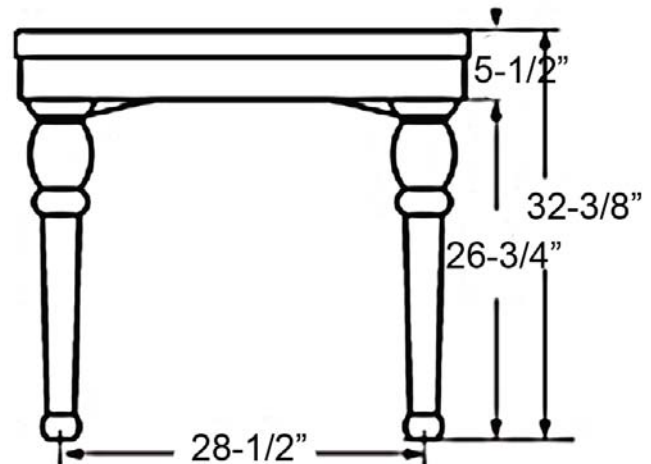

# VERSAILLES 36" CONSOLE

Cat. No.  
PGVCS

W: 35 1/2"  
D: 22 5/8"  
H: 32-3/8"

## Features:

- ▶ Fine Fire Clay for Durability
- ▶ Large Deck
- ▶ Should be mounted to wall using molly bolts or toggle bolts (not included)

**Colors:**  
WH White

**Compliance Certification**  
Meets or exceeds the following specifications: ASME 112.19.9M for Fire Clay fixtures.

36" console side deck: 6 1/2"

Back of basin to center of faucet: 2 1/2"  
Back of basin to center of drain: 7 1/2"

Mount bolts height: 29 1/2"  
Faucet and spout holes: 1 3/8"

## Interior Dimensions:

Basin Interior: 18 3/8" x 12-5/8"  
Basin Depth: 9 1/4"

Dimensions of fixture are nominal and may vary within the range of tolerances established by ANSI Standard A112.19.2. Dimensions and specifications subject to change without notice.