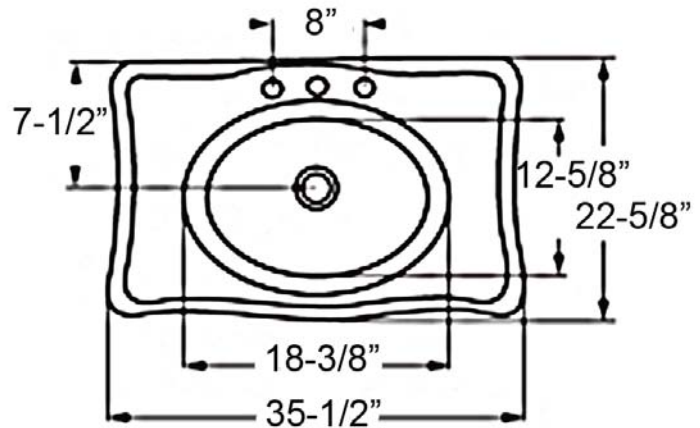

# VERSAILLES 36" CONSOLE

Cat. No.  
PGVCS

W: 35 1/2"  
D: 22 5/8"  
H: 32-3/8"

## Features:

- ▶ Fine Fire Clay for Durability
- ▶ Large Deck
- ▶ Should be mounted to wall using molly bolts or toggle bolts (not included)

**Colors:**  
WH White

**Compliance Certification**  
Meets or exceeds the following specifications: ASME 112.19.9M for Fire Clay fixtures.

36" console side deck: 6 1/2"

Back of basin to center of faucet: 2 1/2"  
Back of basin to center of drain: 7 1/2"

Mount bolts height: 29 1/2"  
Faucet and spout holes: 1 3/8"

## Interior Dimensions:

Basin Interior: 18 3/8" x 12-5/8"  
Basin Depth: 9 1/4"

Dimensions of fixture are nominal and may vary within the range of tolerances established by ANSI Standard A112.19.2. Dimensions and specifications subject to change without notice.