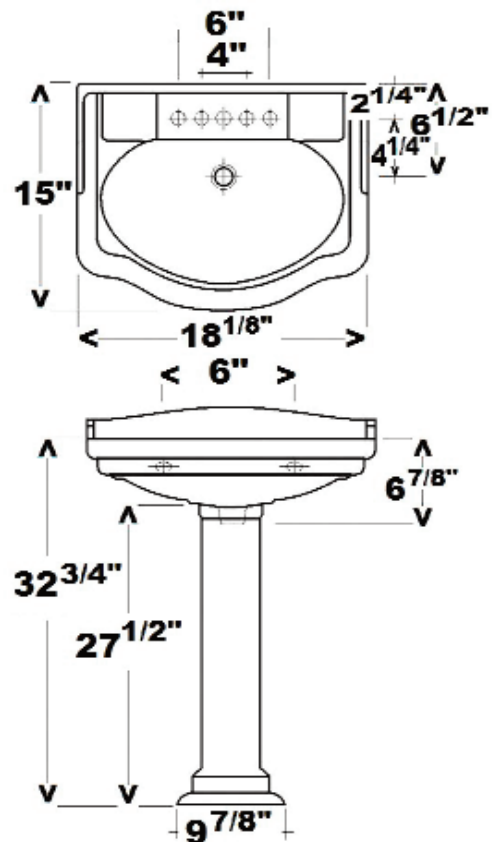

STANFORD 460 PEDESTAL LAVATORY

Cat. No.
3-87X

Faucet not included

W: 18-1/8"
D: 15"
Total Height: 34-1/4"
Height to top of sink: 32-3/4"
Flange: 1-5/8"

Interior Dimensions:

Basin Interior: 14-7/8"W x 8-7/8"D
Basin Depth: 4-1/2"
Mount bolts height: 30-1/2"
Mount holes cc: 6"
Spout hole: 1-1/8"

Features:

- ▶ Made of Vitreous China
- ▶ Available for Single Hole, 4" CC or 6" Mini Widespread
- ▶ Can be Installed Using Toggle or Molly Bolts (not included)
- ▶ Overflow
- ▶ Simplify installation with Hangers (pair) or Bracket (one), to be purchased separately.

Colors

WH White
BQ Bisque

Compliance Certification
Meets or exceeds the following specifications: ASME A112.19.2:2008 and CSA B45.1-08 for ceramic plumbing fixtures.

Dimensions of fixture are nominal and may vary within the range of tolerances established by ASME Standard A112.19.2-2008. Dimensions and specifications subject to change without notice.