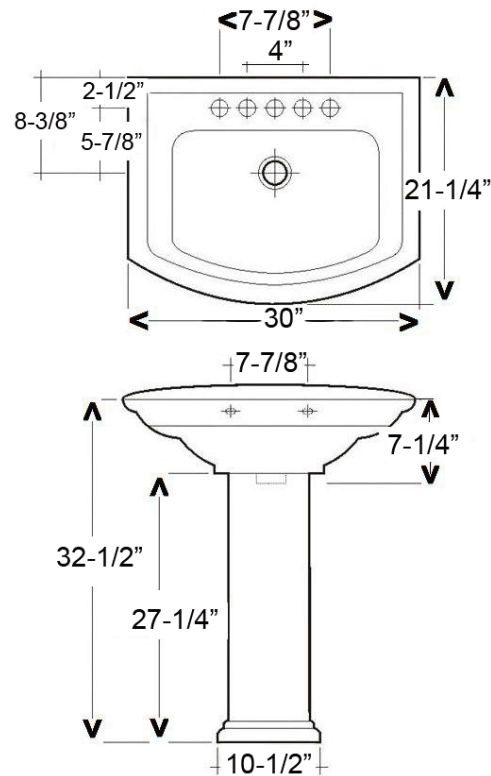

WASHINGTON 765 PEDESTAL LAVATORY

Cat. No.
3-49X

Faucet not included

W: 30"
D: 21-1/4"
H: 33-1/2"
Flange: 1-5/8"

Column: 26-7/8"L x 10-1/2"W x 7-1/2"D

Interior Dimensions:

Basin Interior: 20" x 14"
Basin Depth: 7-1/4"
Mount bolts height: 32"
Mount holes cc: 11-1/4"
Faucet and spout holes: 1-1/8"(4")
1-3/8"(8")

Features:

- ▶ Made of Vitreous China
- ▶ Available for 4" CC or 8" Widespread
- ▶ Can be Installed Using Toggle or Molly Bolts (not- included)
- ▶ Simplify installation with Hangers (pair) or Bracket (one), to be purchased separately.

Colors:

WH White

Meets or exceeds the following specifications: ASME A112.19.2 2008 and CSA B45.1-08 for ceramic plumbing fixtures.

Dimensions of fixture are nominal and may vary within the range of tolerances established by ASME Standard A112.19.2-2008. Dimensions and specifications subject to change without notice.