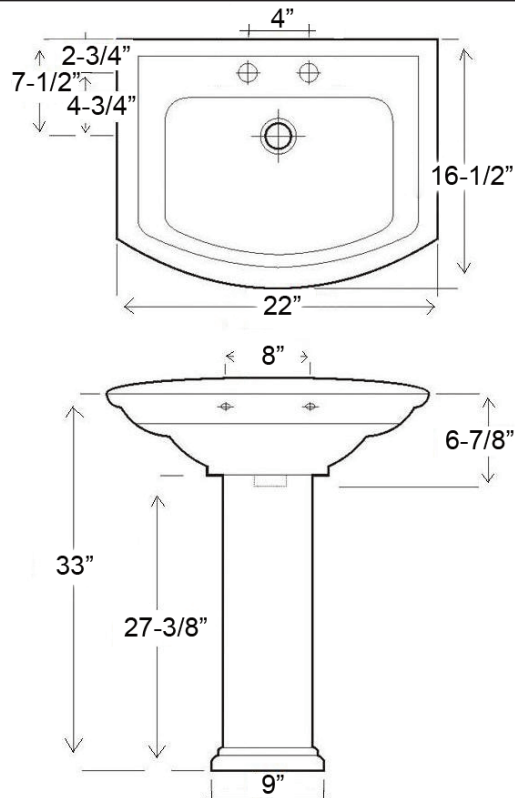

WASHINGTON 550 PEDESTAL LAVATORY

Cat. No.
3-39X

Faucet not included

W: 22"
D: 16-1/2"
H: 33-1/2"
Flange: 1-5/8"

Column: 27-1/8"L x 9-1/4"W x 6-3/4"D

Interior Dimensions:

Basin Interior: 15-1/4" x 9"
Basin Depth: 6"
Mount bolts height: 31"
Mount holes cc: 8"
Faucet and spout holes: 1-1/8"(4")
1-3/8"(8")

Features:

- ▶ Made of Vitreous China
- ▶ Available for 4" CC or 8" Widespread
- ▶ Can Be Installed Using Toggle or Molly Bolts (not- included)
- ▶ Simplify installation with Hangers (pair) or Bracket (one), to be purchased separately.

Colors:

WH White

Meets or exceeds the following specifications: ASME A112.19.2 2008 and CSA B45.1-08 for ceramic plumbing fixtures.

Dimensions of fixture are nominal and may vary within the range of tolerances established by ASME Standard A112.19.2-2008. Dimensions and specifications subject to change without notice.