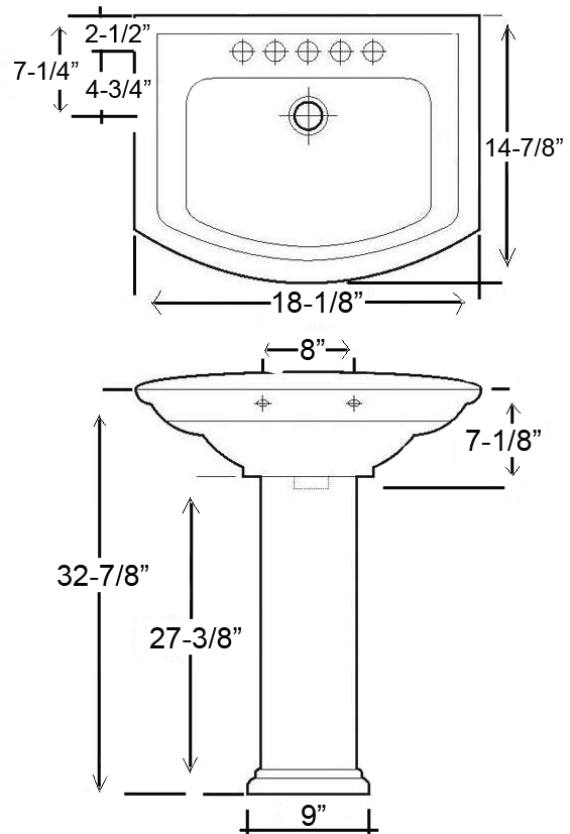

WASHINGTON 460 PEDESTAL LAVATORY

Cat. No.
3-38X

Faucet not included

Features:

- ▶ Made of Vitreous China
- ▶ Available for Single Hole, 4" CC or 8" Widespread
- ▶ Can be Installed Using Toggle or Molly Bolts (not- included)
- ▶ Simplify installation with Hangers (pair) or Bracket (one), to be purchased separately.

Colors:

WH White

Meets or exceeds the following specifications: ASME A112.19.2 2008 and CSA B45.1-08 for ceramic plumbing fixtures.

W: 18-1/8"
D: 14-7/8"
H: 33-3/4"
Flange: 1-5/8"

Column: 27-1/8"L x 9-1/4"W x 6-3/4"D

Interior Dimensions:

Basin Interior: 13" x 8"
Basin Depth: 6"
Mount bolts height: 31"
Mount holes cc: 8"
Spout hole: 1-1/4"

Dimensions of fixture are nominal and may vary within the range of tolerances established by ASMEI Standard A112.19.2-2008. Dimensions and specifications subject to change without notice.