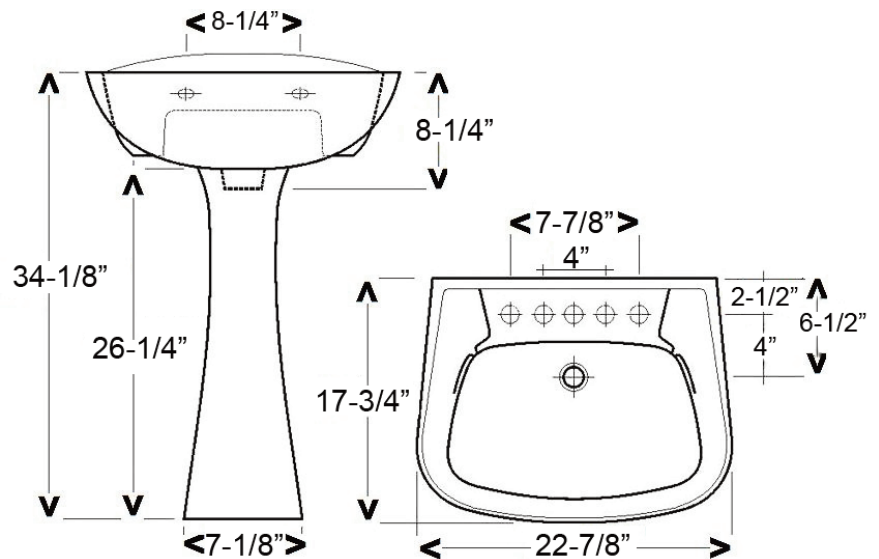

HARTFORD PEDESTAL LAVATORY

Cat. No.
3-31X

Faucet not included

W: 22-7/8"
D: 17-3/4"
H: 34-1/8"
Flange: 1-5/8"

Column: 26-3/4"L x 7-1/2"W x 9-1/2"D

Features:

- ▶ Made of Vitreous China
- ▶ Available for 4" CC or 8" Widespread
- ▶ Can be Installed Using Toggle or Molly Bolts (not included)
- ▶ Simplify installation with Hangers (pair) or Bracket (one), to be purchased separately.

Colors:

WH White
BQ Bisque

Meets or exceeds the following specifications: ASME A112.19.2 2008 and CSA B45.1-08 for ceramic plumbing fixtures.

Interior Dimensions:

Basin Interior: 18-1/2"W x 11"D
Basin Depth: 6-1/4"
Mount bolts height: 27-1/2"
Faucet and spout holes: 1-1/8" (4")
1-3/8" (8")

Dimensions of fixture are nominal and may vary within the range of tolerances established by ASME Standard A112.19.2-2008. Dimensions and specifications subject to change without notice.