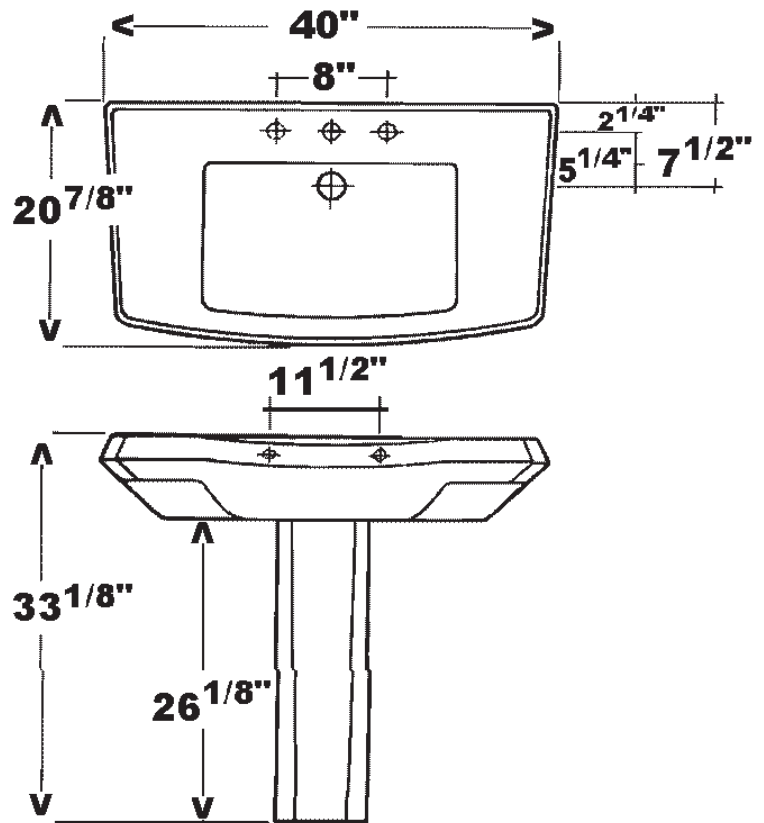

# GALAXY PEDESTAL LAVATORY

Cat. No  
3-958

Faucet not included

W: 40"  
D: 20-7/8"  
H: 33-1/8"  
Flange: 1-1/2"

## Features:

- ▶ Made of Vitreous China
- ▶ Available for 8" Widespread
- ▶ Large Deck
- ▶ Can be Installed Using Toggle or Molly Bolts (not included)
- ▶ Simplify installation with Hangers (pair) or Bracket (one), to be purchased Separately.

## Interior Dimensions:

Basin Interior:	21-1/2" x 13-3/8"
Basin Depth:	6-1/4"
Back of basin to center of faucet:	2-1/4"
Back of basin to center of drain:	7-1/2"
Mount bolts height:	31"
Mount holes cc:	11-1/2"
Faucet hole:	1-1/4"
Spout hole:	1-3/8"

Dimensions of fixture are nominal and may vary within the range of tolerances established by ASMEI Standard A112.19.2-2008. Dimensions and specifications subject to change without notice.