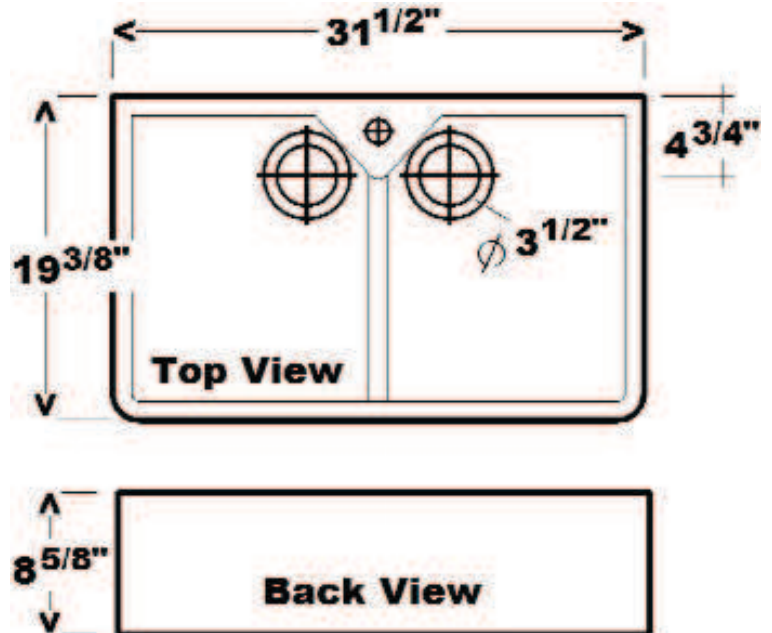

Colors:

WH White
BQ Bisque

Compliance Certification
Meets or exceeds the following
specifications: ASME
112.19.9M for fine fire clay for
durability.

Top: 31 1/2"W x 19 3/8"D

Base: 31 1/2"W x 19 3/8"D

H: 8 5/8"

Interior Dimensions:

Each Basin: 14-1/8"W x 17"D
Basin Depth: 7"

Dimensions of fixture are nominal and may vary within the range of tolerances established by ANSI Standard A112.19.2. Dimensions and specifications subject to change without notice.