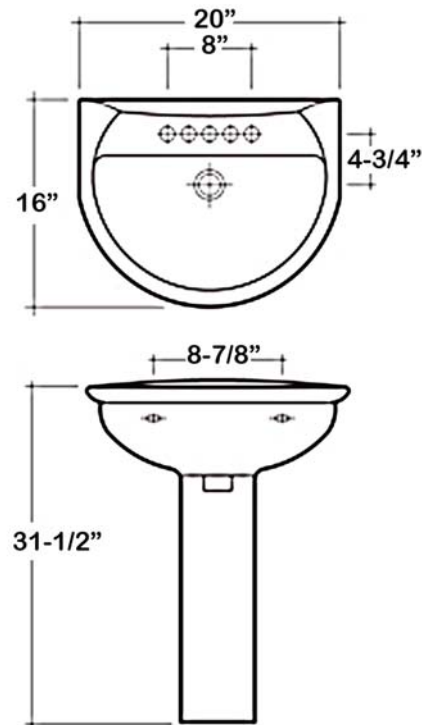

KARLA 505 PEDESTAL LAVATORY

CAT. NO
3-29X

W: 20"
D: 16"
H: 31-1/2"

Back of basin to center of faucet: 2-1/2"
Back of basin to center of drain: 7-1/2"
Mount bolts height: 29-3/4"
Mount holes cc: 8-7/8"

Interior Dimensions:

Basin interior: 16" x 10"
Basin depth: 4-1/2"
Faucet and spout holes: 1-3/8"

Features:

- ▶ Made of Vitreous China
- ▶ Available for 1 hole, 4"cc or 8" widespread
- ▶ Can Be Installed Using Toggle or Molly Bolts (not included)
- ▶ Simplify installation with Hangers (pair) or Bracket (one), to be purchased separately.

Colors:

WH White

Compliance Certification
Meets or exceeds the following specifications: ASME A112.19.2-2008 and CSA B45.1-08 for ceramic plumbing fixtures.

Dimensions of fixture are nominal and may vary within the range of tolerances established by ASME Standard A112.19.2-2008. Dimensions and specifications subject to change without notice.