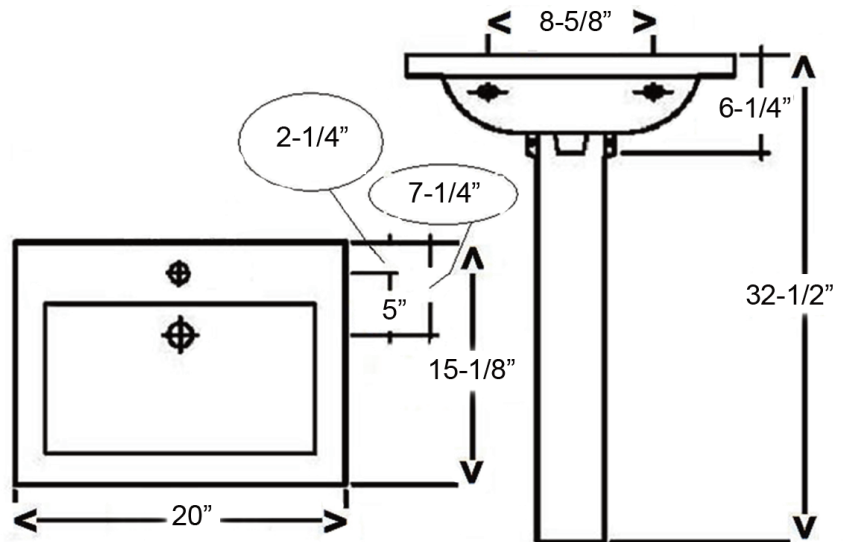

MISTRAL 510 PEDESTAL LAVATORY

Cat. No.
3-26X

W: 20"
D: 15-1/8"
H: 32-1/2"
Flange: 1-5/8"

Column: 28"L x 6"W x 7-7/8"D

Features:

- ▶ Made of Vitreous China
- ▶ Available for Single Hole or 4" CC
- ▶ Can be Installed Using Toggle or Molly Bolts (not- included)
- ▶ For ease installation order Hangers (pair) or Bracket (one)

Colors:

WH White

Meets or exceeds the following specifications: ASME A112.19.2 2008 and CSA B45.1-08 for ceramic plumbing fixtures.

Interior Dimensions:

Basin Interior: 16" x 9"
Basin Depth: 4"
Mount bolts height: 30-1/8"
Mount holes cc: 8-5/8"
Faucet and spout holes: 1-3/8" (1 hole)
1-1/8" (4")

Dimensions of fixture are nominal and may vary within the range of tolerances established by ASME Standard A112.19.2-2008. Dimensions and specifications subject to change without notice.