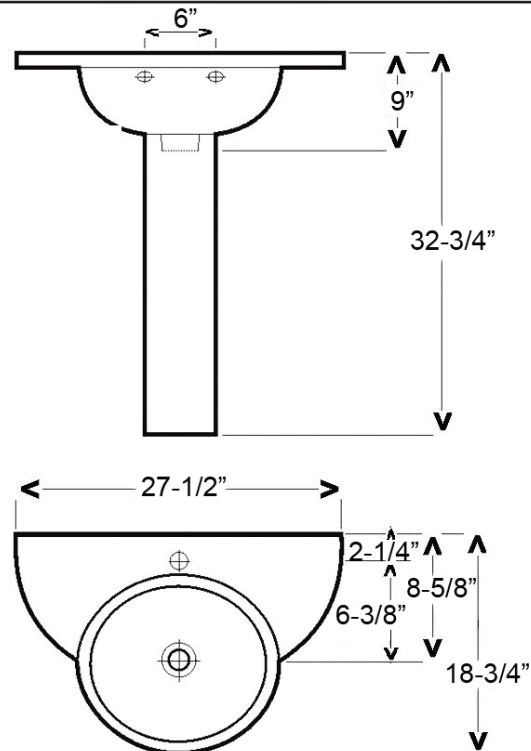

# ALIDA PEDESTAL LAVATORY

Cat. No.  
3-611

Faucet not included

W: 27 -1/2"  
D: 18-3/4"  
H: 32-3/4"  
Flange: 1-5/8"

Column: 28-5/8"L x 6-1/2"W x 6-1/2"D

## Interior Dimensions:

Basin Interior: 13" x 11-7/8"  
Basin Depth: 7-1/2"  
Mount bolts height: 30"  
Mount holes cc: 6"  
Spout hole: 1-3/8"

## Features:

- ▶ Basin Made of Fine Fire Clay for Durability
- ▶ Column Made of Vitreous China
- ▶ 1 Faucet Hole
- ▶ Can be Used as Wall Hung
- ▶ Can be Installed Using Toggle or Molly Bolts (not included)
- ▶ Simplify installation with Hangers (pair) or Bracket (one), to be purchased Separately.

## Colors:

WH White

Meets or exceeds the following specifications: ASME A112.19.2 2008 and CSA B45.1-08 for ceramic plumbing fixtures and ASME 112.19.9M for fire clay fixtures.

Dimensions of fixture are nominal and may vary within the range of tolerances established by ASME Standard A112.19.2-2008. Dimensions and specifications subject to change without notice.