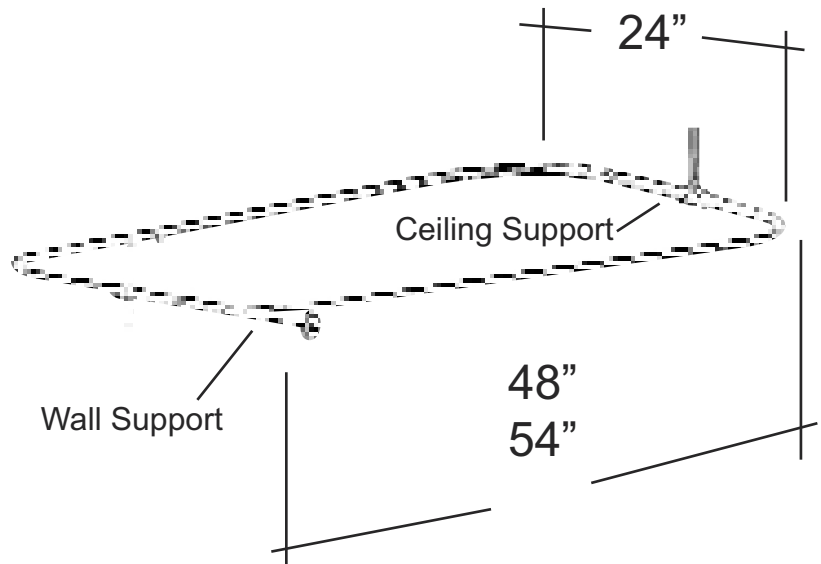

# RECTANGULAR SHOWER ROD WITH SIDE WALL SUPPORT

Cat. No.

4152

## BARCLAY

L: 48"      D: 24"  
L: 54"      D: 24"

### Features:

- ▶ 3/4" Solid Brass Tubing
- ▶ Includes 30" Ceiling Support Assembly
- ▶ Also Includes 18" Wall Support Assembly
- ▶ 5/8" OD Supports Adjustable by Cutting
- ▶ Available In 3 Finishes
- ▶ Available In Two Sizes: 48" and 54"  
(#4152-48, #4152-54)
- ▶ All Rods Come As Four Pieces

### Finishes:

**CP** Polished Chrome  
**BP** Polished Brass  
**SN** Brushed Nickel

**Wall Support  
Assembly**

**Ceiling Support  
Assembly**

Dimensions are nominal and may vary. Dimensions and specifications subject to change without notice.