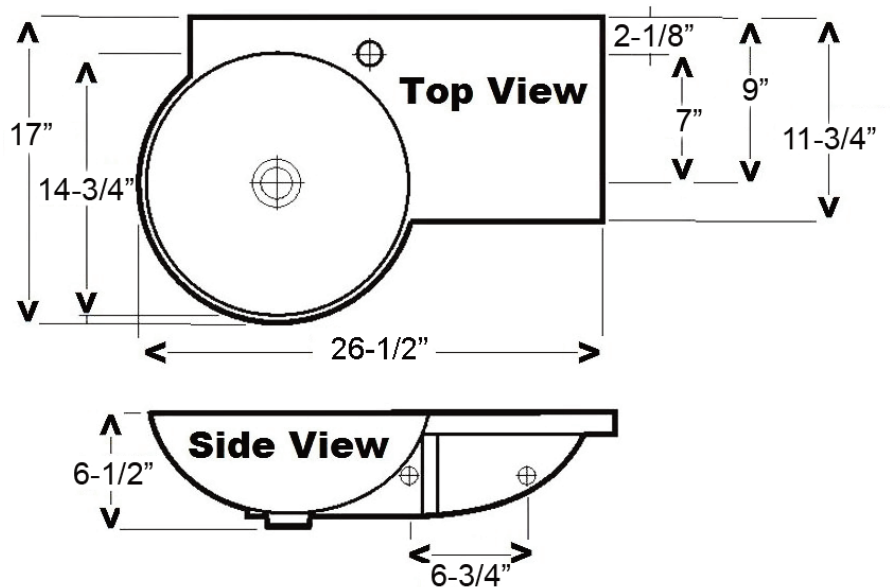

# GINA PEDESTAL

Cat. No.  
3L-371

Faucet not included

W: 26 1/2"  
D: 17"  
H: 30-1/8"  
Flange: 1"

## Features:

- ▶ Column Made of Vitreous China
- ▶ Fire Clay Basin
- ▶ Basin on Left
- ▶ 1 Faucet Hole
- ▶ No Overflow
- ▶ Comes with Mounting Hardware
- ▶ Can be Used as Wall Mount Basin

## Interior Dimensions:

Basin Interior: 14-1/2" x 14-1/4"  
Basin Depth: 4-5/8"  
Deck size: 11-7/8" x 11-3/4"  
Back of basin to center of faucet: 2-1/8"  
Back of basin to center of drain: 11-1/8"  
Mount bolts height: 27-7/8"  
Mount holes cc: 6-3/4"  
Spout hole: 1-3/8"

Dimensions of fixture are nominal and may vary within the range of tolerances established by ASME Standard A112.19.2-2008. Dimensions and specifications subject to change without notice.