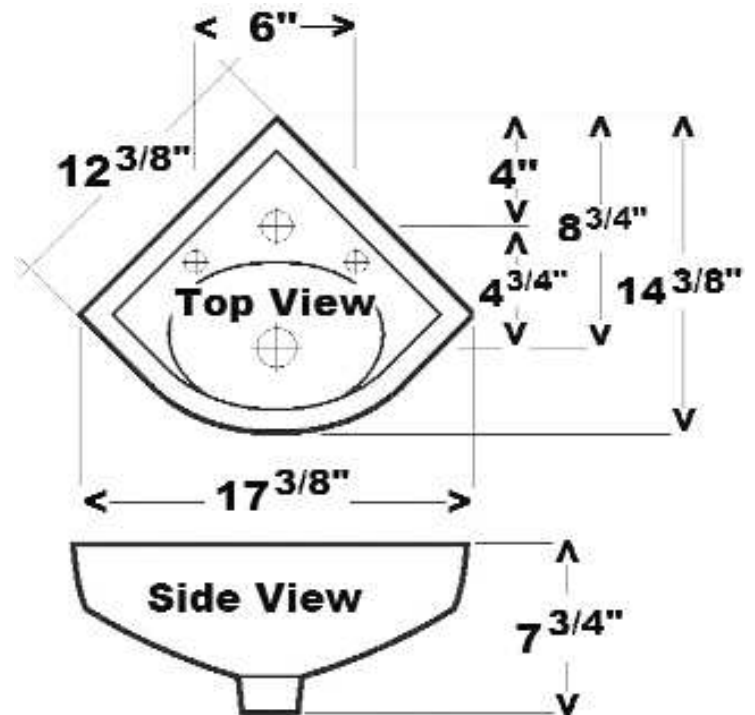

# PETITE CORNER WALL-HUNG BASIN

Cat. No.  
4-745

Faucet not included

W: 17 3/8"  
D: 14 3/8"  
H: 7 3/4"  
Sides: 12 3/8"  
Flange: 1 1/2"

## Interior Dimensions:

Basin Interior: 9 3/4" x 6 1/8"  
Basin Depth: 4 7/8"  
Spout hole: 1 3/8"

## Features:

- ▶ Made of vitreous china
- ▶ 1 faucet hole
- ▶ Mounting hardware included
- ▶ Overflow
- ▶ Petite styling for small spaces

## Colors:

WH White  
BQ Bisque  
BL Black

Meets or exceeds the following specifications: ASME A112.19.2 2008 and CSA B45.1-08 for ceramic plumbing fixtures.

Dimensions of fixture are nominal and may vary within the range of tolerances established by ANSI Standard A112.19.2. Dimensions and specifications subject to change without notice.