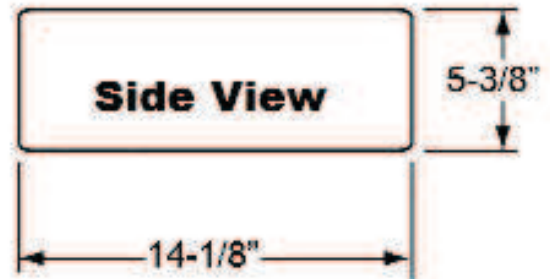

STRAUSS BASIN

Cat. No.
E244

Basin Diameter: 14 1/8"
Height: 6 7/8"
Above Counter Height: 5 3/8"

Flange: 2 5/8"W x 1 5/8"D

Interior Dimensions:

Basin Interior: 13 1/8" diameter
Basin Depth: 4 3/4"

Features:

- ▶ Made of Vitreous China
- ▶ Above Counter
- ▶ Stylish Design
- ▶ No Overflow

Colors:

WH White

Meets or exceeds the following specifications: ASME A112.19.2-2008 and CSA B45.1-08 for ceramic plumbing fixtures..

Dimensions of fixture are nominal and may vary within the range of tolerances established by ANSI Standard A112.19.2-2008. Dimensions and specifications subject to change without notice.