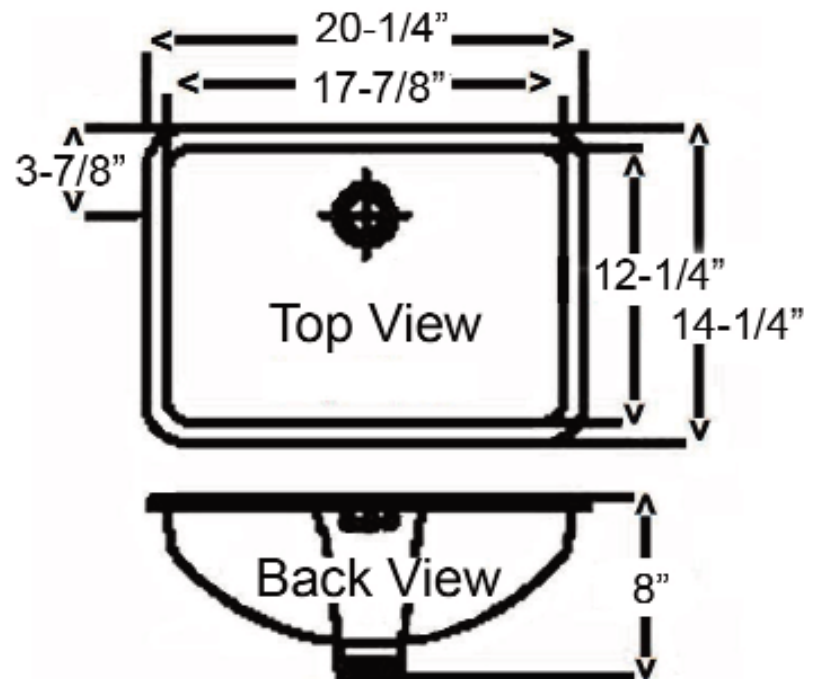

## Colors:

WH White  
BQ Bisque

Meets or exceeds the following specifications: ASME A112.19.2 2008 and CSA B45.1-08 for ceramic plumbing fixtures.

W: 20 1/4"  
D: 14 1/4"  
H: 8"  
Flange: 1 5/8"

## Interior Dimensions:

Basin Interior: 17 7/8" x 12 1/4"  
Basin Depth: 6 1/4"  
Back of basin to center of drain: 3 7/8"

Dimensions of fixture are nominal and may vary within the range of tolerances established by ANSI Standard A112.19.2. Dimensions and specifications subject to change without notice.