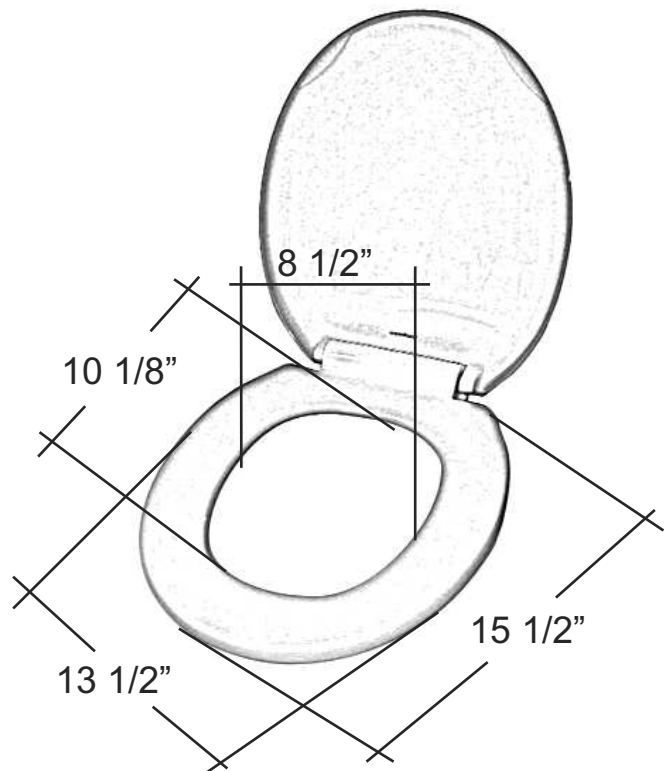

ROUND SOFT CLOSE SEAT

Cat. No.
SCSRF

Features:

- ▶ Soft Close
- ▶ Durable polypropylene plastic with UV protection
- ▶ Corrosion proof nuts, bolts and washers
- ▶ Rubberized non-skid pads
- ▶ Available in 3 colors
- ▶ Also available in elongated style (#SCSEL)

Colors:

WH White
BQ Bisque
BL Black

L: 15 1/2"

W: 13 1/2"

Interior Dimensions:

Length: 10 1/8"
Width: 8 1/2"

Dimensions and specifications subject to change without notice.