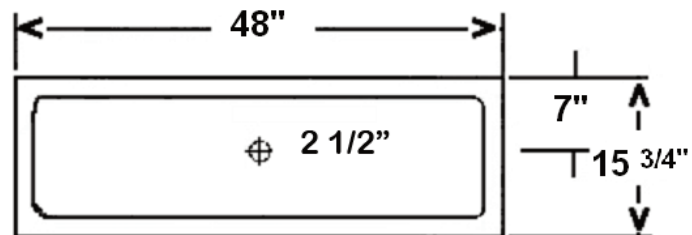

FIRE CLAY TROUGH

Cat. No.
T48FC

Top:

Side to Side: 48"
Front to back: 15 3/4"

Bottom:

Side to side: 47 1/2"
Front to back: 13 1/2"

Height: 8"

Back of basin to center of drain: 7"

Features:

- ▶ Fine fire clay for durability
- ▶ Generous 48" width for special applications
- ▶ Use with 5586 basket strainer

Colors

WH White

Compliance Certification
Meets or exceeds the following specifications: ASME A112.19.9M for Non-Vitreous ceramic fixtures.

Interior Dimensions

Interior at bottom: 44" x 9 3/4"
Interior at top: 44 7/8" x 12"
Basin Depth: 6"

Dimensions of fixture are nominal and may vary within the range of tolerances established by ANSI Standard A112.19.2. Dimensions and specifications subject to change without notice.