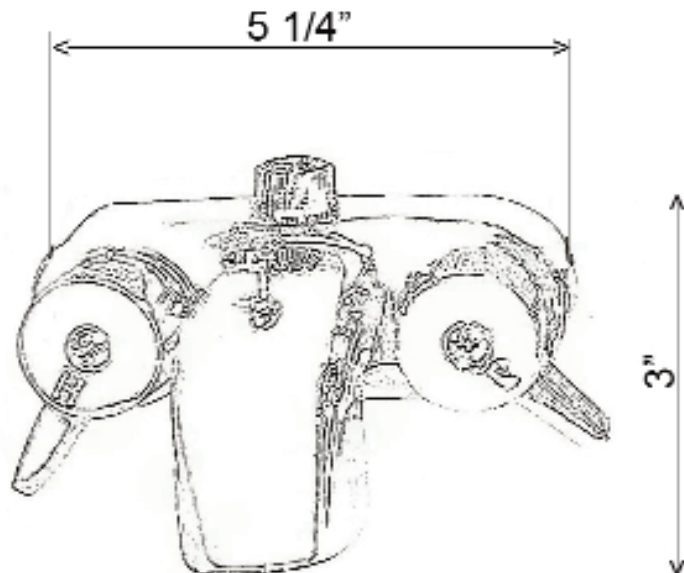

TUB WALL-MOUNTED FAUCET WITH HAND SHOWER

Cat. No.
4205

Features:

- ▶ Washerless Diverter Bathcock
- ▶ Five Function Hand Shower
- ▶ Check Valve in Handshower
- ▶ 3 3/8" Centers
- ▶ 1/4 Turn
- ▶ Flow Rate is 4 GPM
- ▶ Flow Rate for handshower is 2.5 GPM
- ▶ 59" Hose and Wall Bracket
- ▶ Metal Lever Handles

Finishes:

CP Polished Chrome

Hand Held Shower: 9 1/2"

Faucet Width: 5 1/4"

Front to Back: 4 1/2"

Dimensions are nominal and may vary. Dimensions and specifications subject to change without notice.