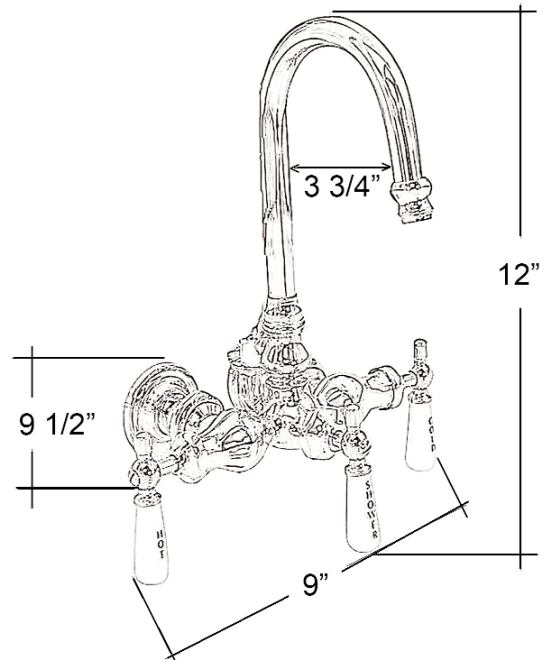

TUB DIVERTER FAUCET

Cat. No.
4000

L: 12"
W: 9"
D: 9 1/2"

Features:

- ▶ Code Gooseneck Spout
- ▶ 1/4 Turn Ceramic Disc Cartridges
- ▶ 3-3/8" Centers
- ▶ Riser Sold Separately
- ▶ 3/4" Nipples
- ▶ Flow rate is 3.68 GPM
- ▶ Acrylic Tub Use Only (Part# **4001** for Cast Iron Tub)
- ▶ To Be Used with Shower Riser: Part #**196R** and a Shower Rod
- ▶ To Be Used with Double Offset Supplies #**5576**

Finishes:

- CP** Polished Chrome
- BP** Polished Brass
- SN** Brushed Nickel
- ORB** Oil Rubbed Bronze

Dimensions of fixture are nominal and may vary. Dimensions and specifications subject to change without notice.