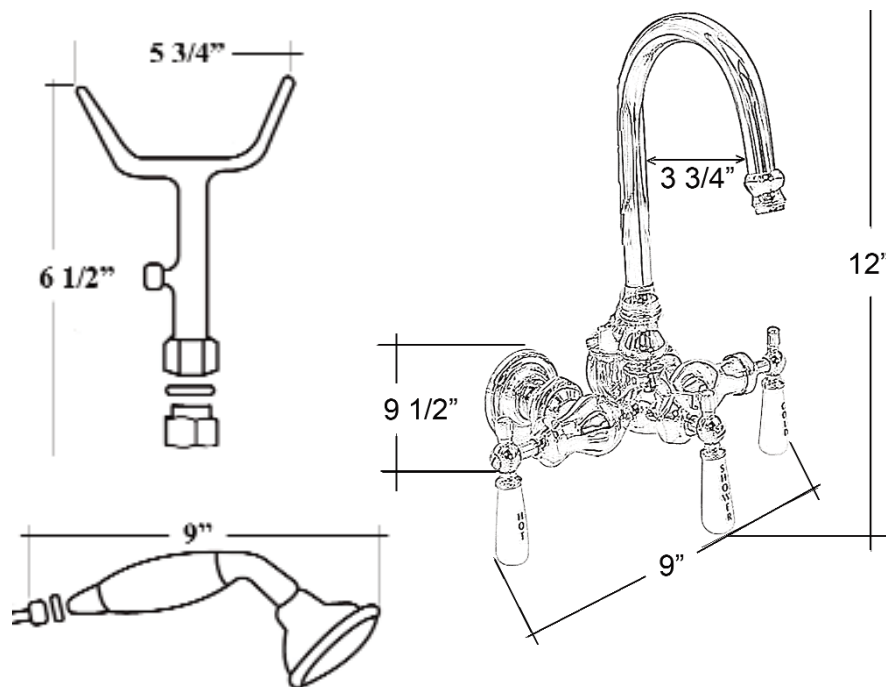

TUB WALL-MOUNTED FAUCET WITH HAND SHOWER

Cat. No.

4022

Features:

- ▶ Code gooseneck spout
- ▶ Telephone style handheld shower with cradle and 59" hose
- ▶ Backflow preventor in handshower
- ▶ 1/4 turn ceramic disc cartridges
- ▶ 3 3/8" centers for tub wall mount installation
- ▶ Flow rate for spout is 3.68 GPM
- ▶ Flow rate for handshower is 2.5 GPM
- ▶ To Be Used with Double Offset Bath Supplies:
Part #5576
- ▶ Can Be Used with Rigid, Freestanding Bath Supplies:
Part #4502

Finishes:

W: 9"
D: 9 1/2"
H: 12"

BP	Polished Brass	PN	Polished Nickel
CP	Polished Chrome	ORB	Oil Rubbed Bronze
SN	Brushed Nickel		

Dimensions are nominal and may vary. Dimensions and specifications subject to change without notice.