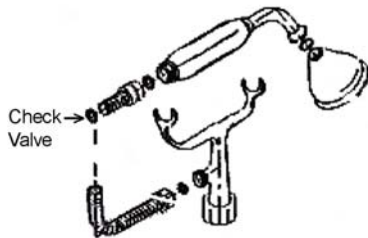

TUB WALL-MOUNTED FAUCET WITH HAND SHOWER

Cat. No.

4022

Features:

- ▶ Code gooseneck spout
- ▶ Telephone style handheld shower with cradle and 59" hose
- ▶ Backflow preventor in handshower
- ▶ 1/4 turn ceramic disc cartridges
- ▶ 3 3/8" centers for tub wall mount installation
- ▶ Flow rate for spout is 3.68 GPM
- ▶ Flow rate for handshower is 2.5 GPM
- ▶ To Be Used with Double Offset Bath Supplies:
Part #5576
- ▶ Can Be Used with Rigid, Freestanding Bath Supplies:
Part #4502

Finishes:

W: 9"
D: 9 1/2"
H: 12"

BP	Polished Brass	PN	Polished Nickel
CP	Polished Chrome	ORB	Oil Rubbed Bronze
SN	Brushed Nickel		

Dimensions are nominal and may vary. Dimensions and specifications subject to change without notice.