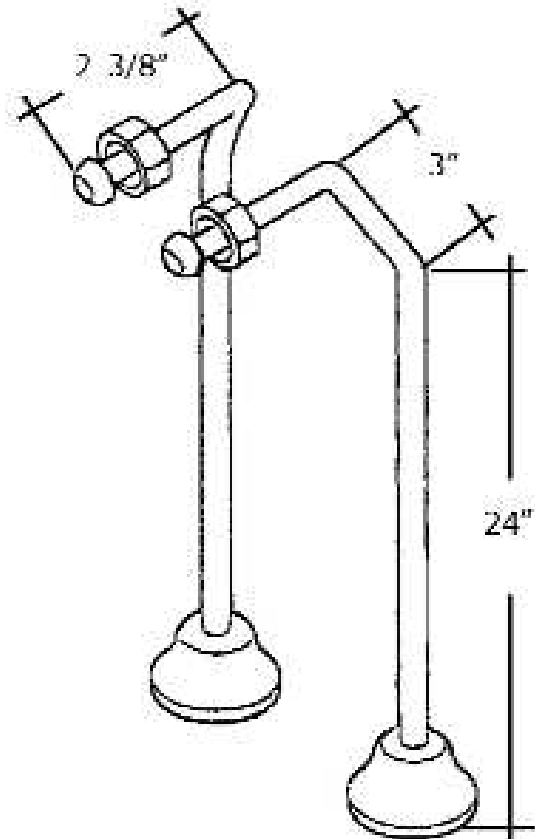

DOUBLE OFFSET BATH SUPPLIES

Cat.No.
5576

H: 24"

OD: 1/2"

Features:

- ▶ For Use with Faucets Mounted to the Tub Wall
- ▶ No Stops
- ▶ 1/2" Compression Inlet
- ▶ 3/4" Compression Outlet
- ▶ Available in 5 Finishes

Finishes:

- CP** Polished Chrome
- BP** Polished Brass
- PN** Polished Nickel
- SN** Brushed Nickel
- ORB** Oil Rubbed Bronze

Dimensions and specifications subject to change without notice.