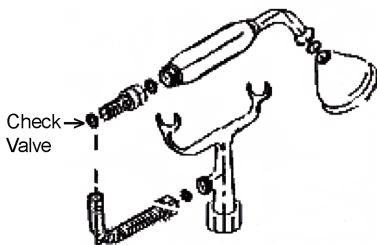

TUB RIM MOUNT FILLER WITH HANDSHOWER

Cat. No.
4601

Features:

- ▶ Brass Construction
- ▶ Elephant Spout
- ▶ Telephone Style Hand Shower with Cradle and Hose
- ▶ Handshower includes Backflow Preventer
- ▶ 6" Elbow Mounts Included
- ▶ Spout Length is 5"
- ▶ 7" Centers for deck mount installation
- ▶ 1/4" turn ceramic disc cartridges
- ▶ Flow rate for spout is 3.70 GPM @ 80 PSI
- ▶ Flow rate for handshower is 2.5 GPM
- ▶ To Be Used with Straight Bath Supplies, Part #5577

Finishes:

BP Polished Brass	PN Polished Nickel
CP Polished Chrome	ORB Oil Rubbed Bronze
SN Brushed Nickel	

6" Elbow Mounts

Dimensions are nominal and may vary. Dimensions and specifications subject to change without notice.