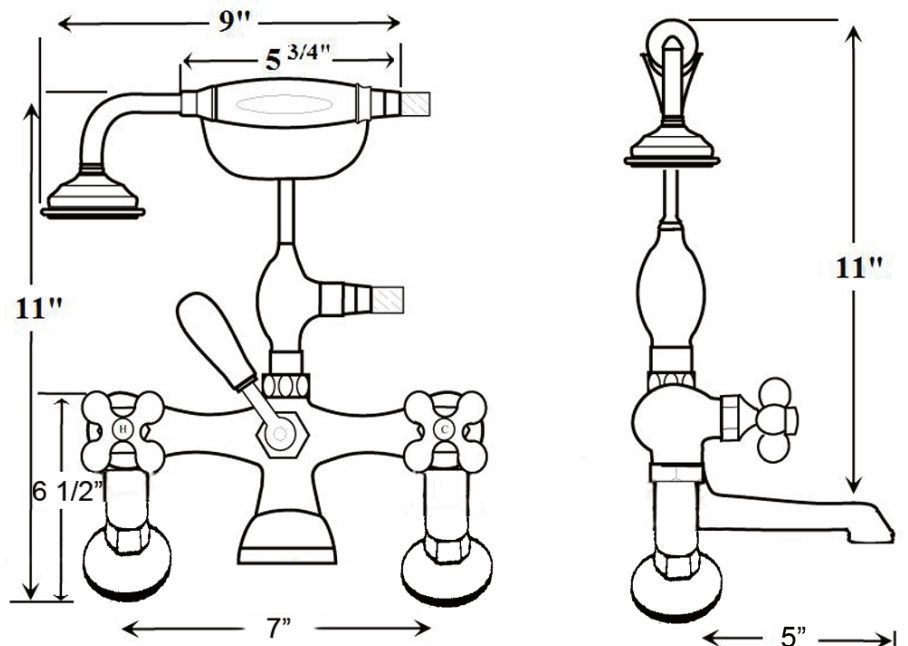

TUB RIM MOUNT FILLER WITH HANDSHOWER

Cat. No.
4601

Features:

- ▶ Brass Construction
- ▶ Elephant Spout
- ▶ Telephone Style Hand Shower with Cradle and Hose
- ▶ Handshower includes Backflow Preventer
- ▶ 6" Elbow Mounts Included
- ▶ Spout Length is 5"
- ▶ 7" Centers for deck mount installation
- ▶ 1/4" turn ceramic disc cartridges
- ▶ Flow rate for spout is 3.70 GPM @ 80 PSI
- ▶ Flow rate for handshower is 2.5 GPM
- ▶ To Be Used with Straight Bath Supplies, Part #5577

Finishes:

BP Polished Brass	PN Polished Nickel
CP Polished Chrome	ORB Oil Rubbed Bronze
SN Brushed Nickel	

6" Elbow Mounts

Dimensions are nominal and may vary. Dimensions and specifications subject to change without notice.