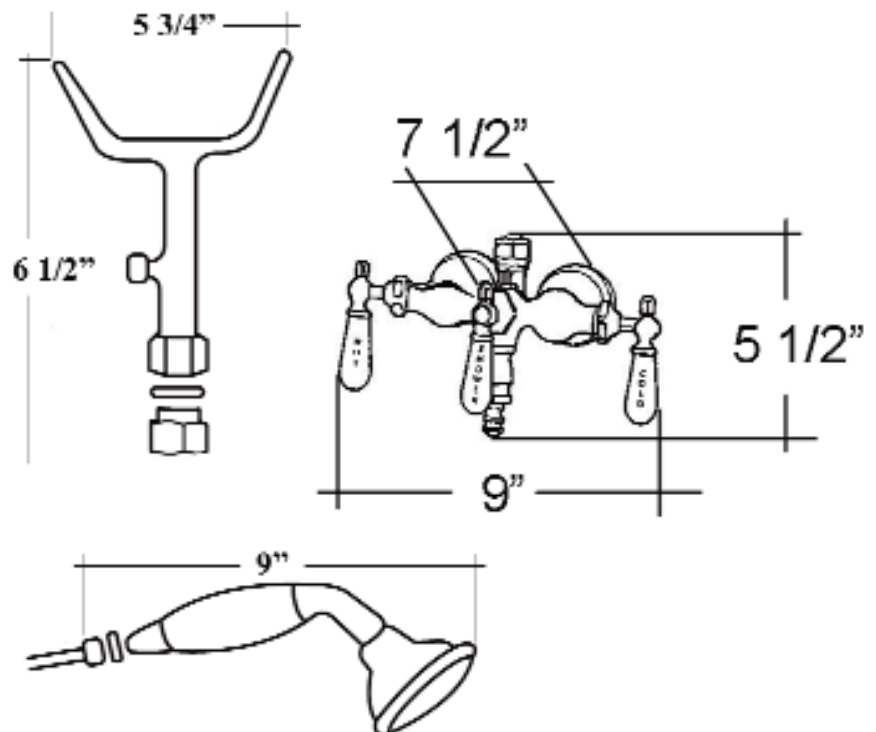

TUB WALL MOUNTED FAUCET WITH HAND SHOWER

Cat. No.

4025

BARCLAY

Features:

- ▶ Old Style Spigot
- ▶ Handheld Shower with Cradle and 59" Hose
- ▶ Backflow Preventer on Handshower
- ▶ 3 3/8" Centers
- ▶ 1/4 Turn Ceramic Disc Cartridges
- ▶ Flow rate for spout is 3.34 GPM
- ▶ Flow rate for handshower is 2.5 GPM
- ▶ To Be Used with Double Offset Bath Supplies:
Part #5576
- ▶ Can Be Used with Rigid, Freestanding Bath Supplies:
Part #4502

Finishes:

CP Polished Chrome
BP Polished Brass
SN Brushed Nickel

PN Polished Nickel
ORB Oil Rubbed Bronze

W: 9"
D: 7 1/2"
H: 12 1/2"

Dimensions are nominal and may vary. Dimensions and specifications subject to change without notice.