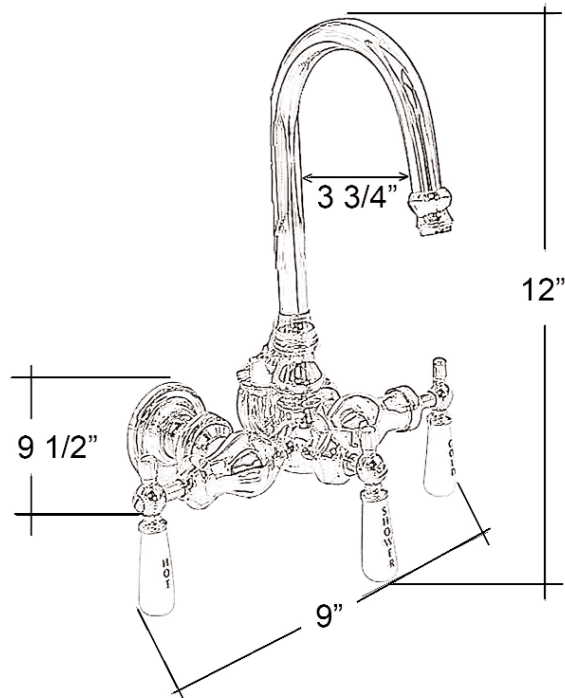

# TUB FILLER WITH DIVERTER FAUCET

Cat. No.

4001

L: 12"  
W: 9"  
D: 9 1/2"

## Features:

- ▶ Code Gooseneck Spout
- ▶ 1/4 Turn Ceramic Disc Cartridges
- ▶ 3-3/8" Centers
- ▶ Riser Sold Separately
- ▶ 3/4" Nipples
- ▶ Flow Rate is 3.68 GPM
- ▶ Cast Iron Tub Use Only (Part# 4000 for Acrylic Tub)
- ▶ To Be Used with Shower Riser: Part #196R and a Shower Rod
- ▶ To Be Sued with Double Offset Supplies #5576

## Finishes:

CP Polished Chrome

Dimensions are nominal and may vary. Dimensions and specifications subject to change without notice.